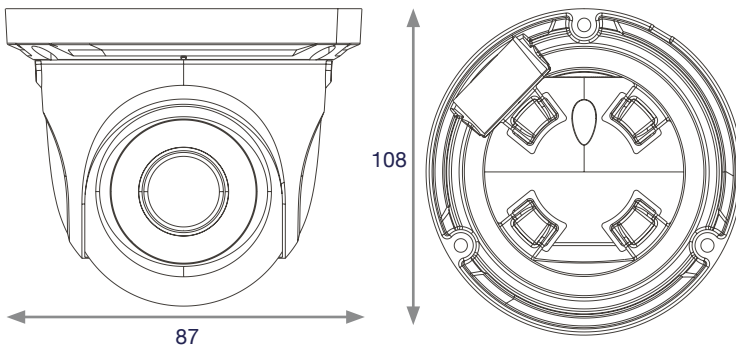

The WOIP4EB5 is a sleek and modern eyeball design camera offering 4 Megapixel resolution and H.265 video compression. The extremely compact and sturdy housing offers IP66 protection with full 3 axis movement and the camera gives true day/night operation. It utilises a fixed 2.8mm lens and has the very latest technology IR LED's built-in to provide illumination for high quality night time images.

### Key Features

- 4MP (2592 x 1520) H.265 coding
- Maximum resolution 2592 x 1520
- ICR auto switch, true day / night
- 10 ~ 20m IR night view distance
- Third generation of Dot Matrix LED IR lights, small size, efficient heat dissipation, long lifespan
- 3D-DNR, digital WDR
- 2.8mm lens
- ROI coding
- Support PoE power supply
- Support smart phone, iPad and remote monitoring
- Support 3 streams
- IP66
- Pendant mounting or wall mount or ceiling mount

### Dimensions (mm)