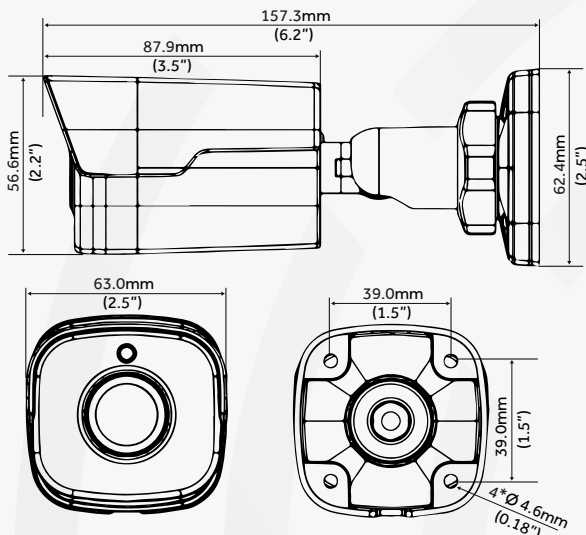

### Structure

- Wide temperature range: -35°C ~ 60°C (-31°F ~ 140°F)
- Wide voltage range of ±25%
- IP67
- 3-Axis

## Dimensions