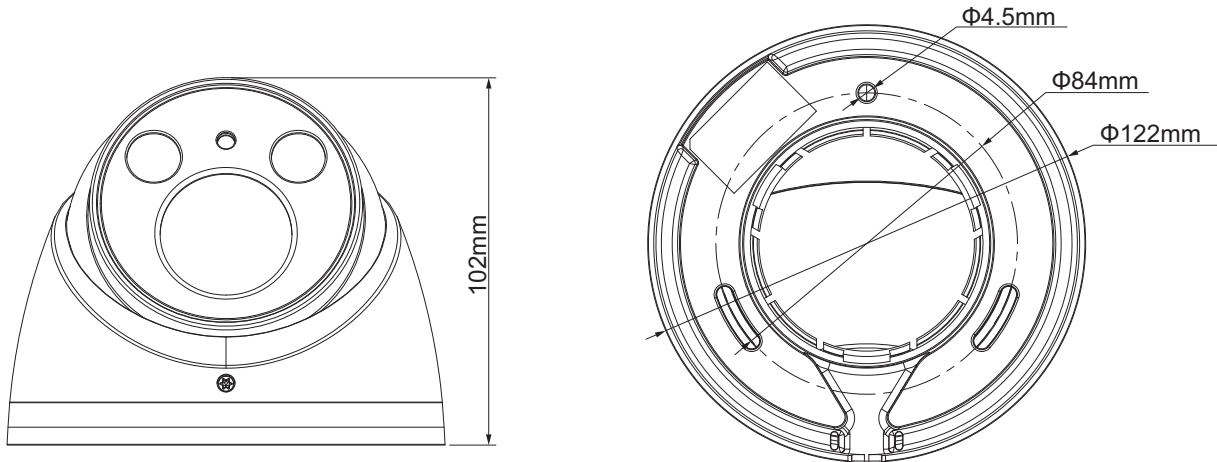

DH-HAC-HDW2221R-Z

Dimensions (mm)

Accessories (optional)

PFB203W	PFA137	PFA152

Dahua Technology Co., Ltd.

1199 BinAn Road, Binjiang District, Hangzhou, China

Tel: +86-571-87688883

Fax: +86-571-87688815

Email: overseas@dahuatech.com

www.dahuasecurity.com

*Design and specifications are subject to change without notice.

© 2014 Dahua Technology