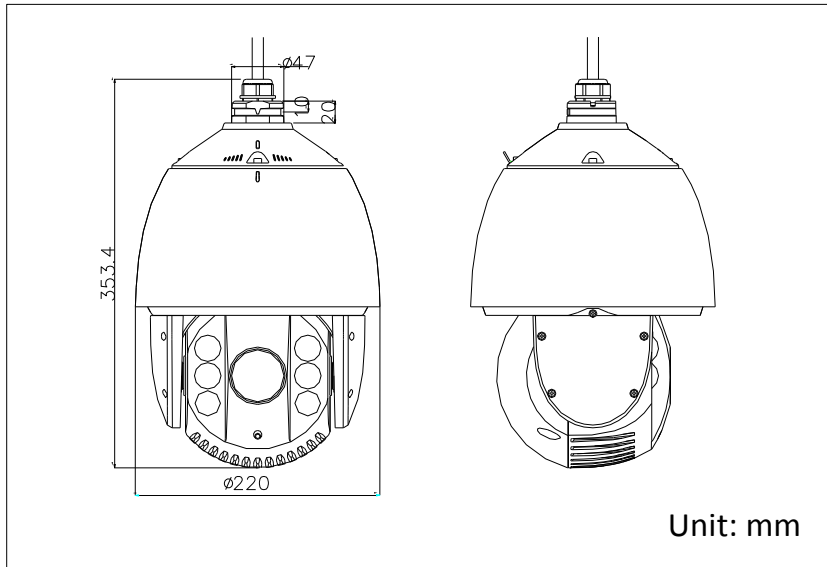

Order Model

DS-2AE7123TI-A, 24VAC, outdoor

Dimensions

Accessories