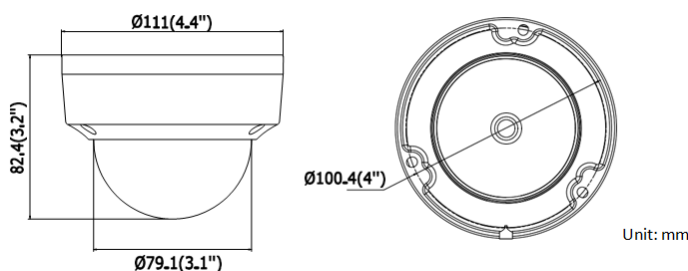

Dimensions

DS-2CD2125FWD-I	
Camera	
Image Sensor	1/2.8" Progressive Scan CMOS
Minimum Illumination	Color: 0.008 lux @(F1.6, AGC ON), 0 lux with IR
Shutter Time	1/3 s to 1/100,000 s
Slow Shutter	Supported
Lens	108° (2.8 mm), 86.4° (4 mm), 52° (6 mm), 40° (8 mm)
Lens Mount	M12
Iris	F1.6
3-Axis Adjustment	Pan: 0° to 355°; Tilt: 0° to 75°; Rotate: 0° to 355°
Day and Night	IR Cut Filter
DNR	3D DNR
Wide Dynamic Range	120 dB
Compression Standard	
Video Compression	Main stream: H.265+ / H.265 / H.264+ / H.264; sub stream: H.265+ / H.265 / H.264+ / H.264 / MJPEG; third stream: H.265+ / H.265 / H.264+ / H.264
H.264 Type	Main profile / high profile
H.264+	Support
H.265 Type	Main profile
H.265+	Support
Video Bit Rate	32 Kbps to 16 Mbps
Image	
Maximum Resolution	1920 × 1080
Main Stream	30 fps (1920 × 1080, 1280 × 960, 1280 × 720)
Sub Stream	30 fps (640 × 360, 352 × 240)
Third Stream	30 fps (1280 × 720, 640 × 360, 352 × 240)
Image Enhancement	BLC / 3D DNR
Image Settings	Rotate mode supported. Brightness, contrast, saturation, and sharpness are adjustable via web browser and client software
ROI (Region of Interest)	Separate support for one fixed region in main and sub streams
Day / Night Switch	Auto / scheduled
Network	
Network Storage	Support for microSD / SDHC / SDXC card (128G), local storage, NAS (NFS, SMB/CIFS), ANR
Alarm Trigger	Motion detection, tampering alarm, network disconnected, IP address conflict, illegal login, HDD full, HDD error
Protocols	TCP/IP, UDP, ICMP, HTTP, HTTPS, FTP, DHCP, DNS, DDNS, RTP, RTSP, RTCP, PPPoE, NTP, UPnP, SMTP, SNMP, IGMP, 802.1X, QoS, IPv6
Standard	ONVIF (PROFILE S, PROFILE G), PSIA, CGI, ISAPI
General Function	One-key reset, anti-flicker, heartbeat, mirror, password protection, privacy mask, watermark, IP address filter
Interface	
Communication Interface	1 RJ45 10M/100M self-adaptive Ethernet port
On-board Storage	Built-in microSD / SDHC / SDXC slot, up to 128 GB
Smart Feature Set	
Behavior Analysis	Line crossing detection, intrusion detection, unattended baggage detection, object removal detection
Line Crossing Detection	Cross a pre-defined virtual line, up to 1 pre-defined virtual line supported
Intrusion Detection	Enter and loiter in a pre-defined virtual region, up to 1 pre-defined virtual region supported
Object Removal Detection	Objects removed from a pre-defined region, such as exhibits on display
Unattended Baggage Detection	Objects left over in the pre-defined region such as baggage, purses, and dangerous materials
Face Detection	Human face appears in the image can be detected and trigger linkage
General	
Operating Conditions	-22° F to 140° F (-30° C to 60° C), Humidity 95% or less (non-condensing)
Power	12 VDC ± 25%, 5 W; PoE (802.3af, class 3), 6.5 W
IR Range	Up to 100 ft (30 m)
Protection Level	IP67, IK10
Dimensions	Camera: Ø 4.4" x 3.2" (Ø 111 x 82.4 mm); Package: 5.27" x 5.27" x 4.25" (134 mm x 134 mm x 108 mm)
Weight	1.1 lbs (500 g)