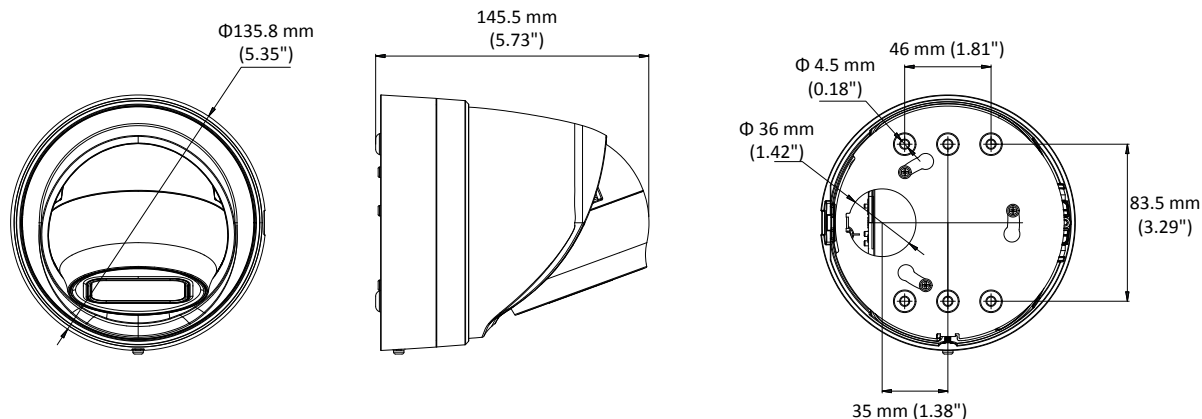

Day/Night Switch	Auto/Schedule/Triggered by Alarm In
<b>Network</b>	
Network Storage	Support Micro SD/SDHC/SDXC card (128G), local storage and NAS (NFS,SMB/CIFS), ANR
Alarm Trigger	Motion detection, video tampering, network disconnected, IP address conflict, illegal login, HDD full, HDD error, Alarm input, Alarm output
Protocols	TCP/IP, ICMP, HTTP, HTTPS, FTP, DHCP, DNS, DDNS, RTP, RTSP, RTCP, PPPoE, NTP, UPnP, SMTP, SNMP, IGMP, 802.1X, QoS, IPv6, Bonjour
General Function	One-key reset, anti-flicker, three streams, heartbeat, password protection, privacy mask, watermark, IP address filter
API	ONVIF (PROFILE S, PROFILE G), PSIA, CGI, ISAPI
Simultaneous Live View	Up to 6 channels
User/Host	Up to 32 users 3 levels: Administrator, Operator and User
Client	iVMS-4200, iVMS-4500, iVMS-5200
Web Browser	IE8+, Chrome 31.0-44, Firefox 30.0-51, Safari 8.0+
<b>Interface</b>	
Audio	1 input (line in, 3.5 mm), 1 output(3.5 mm), single track
Communication Interface	1 RJ45 10M/100M self-adaptive Ethernet port
Alarm	1 input, 1 output (max. 12 VDC, 30 mA)
Video Output	1Vp-p composite output (75 Ω/BNC)
On-board storage	Built-in Micro SD/SDHC/SDXC slot, up to 128 GB
SVC	H.264 encoding supports
Reset Button	Support
<b>Audio</b>	
Environment Noise Filtering	Support
Audio Sampling Rate	16 kHz
<b>General</b>	
Operating Conditions	-30 °C to +60 °C (-22 °F to +140 °F), Humidity 95% or less (non-condensing)
Power Supply	12 VDC ± 25%, PoE (802.3af) Terminal block for DC input
Power Consumption and Current	12 VDC, 0.92A, max. 11W PoE (802.3af, 37V to 57V), 0.22A to 0.35A, max. 12.5W
Protection Level	IP67, IK10
Material	Metal
Dimensions	Φ 135.8 mm × 145.5 mm (Φ 5.35" × 5.73")
Weight	With Package: Approx. 1220 g (2.69 lb.) Camera: Approx. 1060 g (2.34 lb.)

## Dimensions