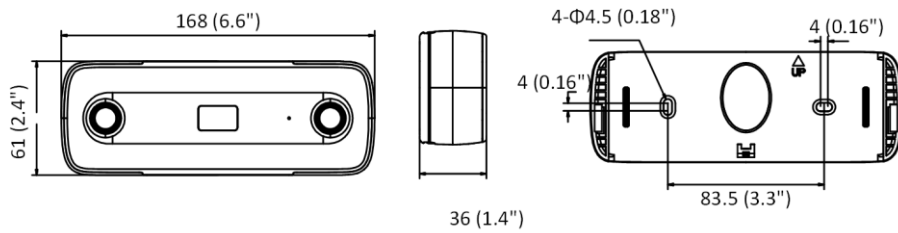

Power Consumption	12 VDC, 0.66 A, max. 8 W, PoE (802.3 af, 36 to 57 VDC), 0.23 A to 0.14 A, max. 8.3 W
Material	Front cover: plastic, camera body: metal
Dimensions	With -V: 168 mm × 61 mm × 41 mm (6.6" × 2.4" × 1.6") Without -V: 168 mm × 61 mm × 36 mm (6.6" × 2.4" × 1.4") With Package: 235 mm × 120 mm × 125 mm (9.2" × 4.7" × 4.9")
Weight	Camera: Approx. 435 g (1 lb.) With package: 725 g (1.6 lb)
Approval	
EMC	47 CFR Part 15, Subpart B; EN 55032: 2015, EN 61000-3-2: 2014, EN 61000-3-3: 2013, EN 50130-4: 2011 +A1: 2014; AS/NZS CISPR 32: 2015; ICES-003: Issue 6, 2016; KN 32: 2015, KN 35: 2015
Safety	UL 60950-1, IEC 60950-1:2005 + Am 1:2009 + Am 2:2013, EN 60950-1:2005 + Am 1:2009 + Am 2:2013, IS 13252(Part 1):2010+A1:2013+A2:2015
Environment	2011/65/EU, 2012/19/EU, Regulation (EC) No 1907/2006
Protection	With -V model: IP67 (IEC 60529-2013)

Dimension

Without -V Model:

With -V Model:

Installation Recommendation

Following table shows the relations among focal length, mounting height, and max. detection span of typical values. For detailed installation advice, please contact the technical support of HIKVISION.