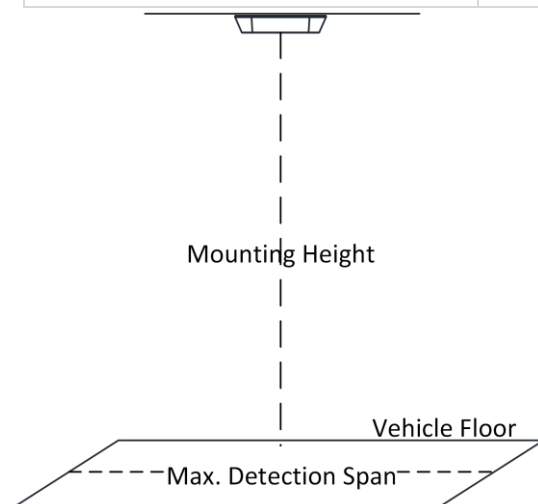

Dimension

Without -V Model:

With -V Model:

Installation Recommendation

Following table shows the relations among focal length, mounting height, and max. detection span of typical values. For detailed installation advice, please contact the technical support of HIKVISION.

Focal Length (mm)	Mounting Height (m)	Max. Detection Span (m)
2	2.1	1.02
2	2.6	2.30
2	3.1	3.58
2	3.6	4.86
2	4.1	6.14
2	4.6	5.50
2	5.1	6.45
2	5.6	7.40
2	6	8.16

Distributed by

**HIKVISION®****Headquarters**