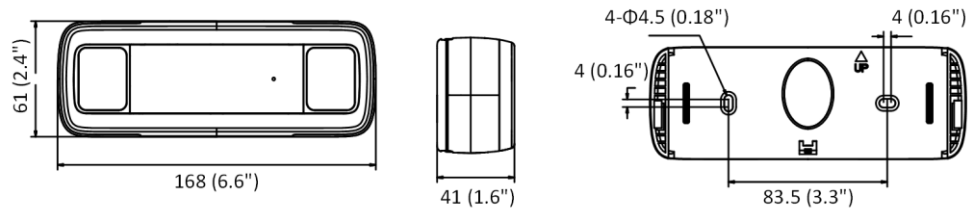

Power Consumption	12 VDC, 0.66 A, max. 8 W, PoE (802.3 af, 36 to 57 VDC), 0.23 A to 0.14 A, max. 8.3 W
Material	Front cover: plastic, camera body: metal
Dimensions	With -V: 168 mm × 61 mm × 41 mm (6.6" × 2.4" × 1.6") Without -V: 168 mm × 61 mm × 36 mm (6.6" × 2.4" × 1.4") With Package: 235 mm × 120 mm × 125 mm (9.2" × 4.7" × 4.9")
Weight	Camera: Approx. 435 g (1 lb.) With package: 725 g (1.6 lb)
Approval	
EMC	47 CFR Part 15, Subpart B; EN 55032: 2015, EN 61000-3-2: 2014, EN 61000-3-3: 2013, EN 50130-4: 2011 +A1: 2014; AS/NZS CISPR 32: 2015; ICES-003: Issue 6, 2016; KN 32: 2015, KN 35: 2015
Safety	UL 60950-1, IEC 60950-1:2005 + Am 1:2009 + Am 2:2013, EN 60950-1:2005 + Am 1:2009 + Am 2:2013, IS 13252(Part 1):2010+A1:2013+A2:2015
Environment	2011/65/EU, 2012/19/EU, Regulation (EC) No 1907/2006
Protection	With -V model: IP67 (IEC 60529-2013)

Dimension

Without -V Model:

With -V Model:

Installation Recommendation

Following table shows the relations among focal length, mounting height, and max. detection span of typical values. For detailed installation advice, please contact the technical support of HIKVISION.