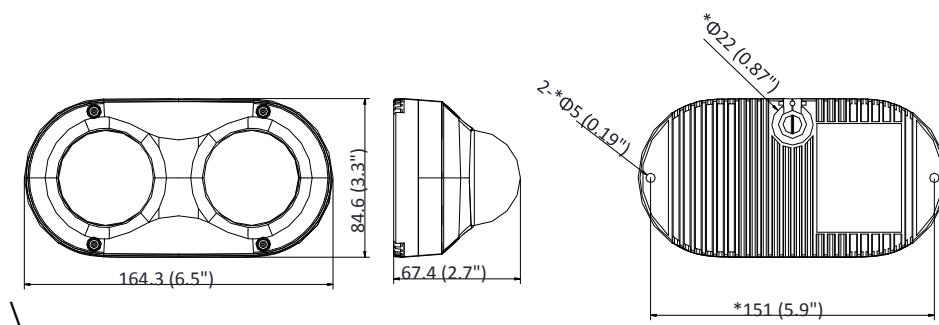

▪ Typical Application

Hikvision products are classified into three levels according to their anti-corrosion performance. Refer to the following description to choose for your using environment.

This model has NO SPECIFIC PROTECTION.

Level	Description
Top-level protection	Hikvision products at this level are equipped for use in areas where professional anti-corrosion protection is a must. Typical application scenarios include coastlines, docks, chemical plants, and more.
Moderate protection	Hikvision products at this level are equipped for use in areas with moderate anti-corrosion demands. Typical application scenarios include coastal areas about 2 kilometers (1.24 miles) away from coastlines, as well as areas affected by acid rain.
No specific protection	Hikvision products at this level are equipped for use in areas where no specific anti-corrosion protection is needed.

Dimension

Unit: mm(inch)