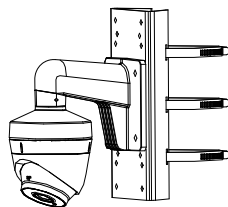

Order Model

DS-2CE56H0T-IT3E

Dimension

Accessory

DS-1272ZJ-110-TRS
Wall Mount

DS-1275ZJ-SUS
Vertical Pole Mount

DS-1276ZJ-SUS
Corner Mount

DS-1280ZJ-S
Junction Box

DS-1281ZJ-S
Inclined Ceiling Mount

Distributed by

HIKVISION

Headquarters

No.555 Qianmo Road, Binjiang District,
Hangzhou 310051, China
T +86-571-8807-5998
overseasbusiness@hikvision.com

Hikvision USA
T +1-909-895-0400
sales.usa@hikvision.com