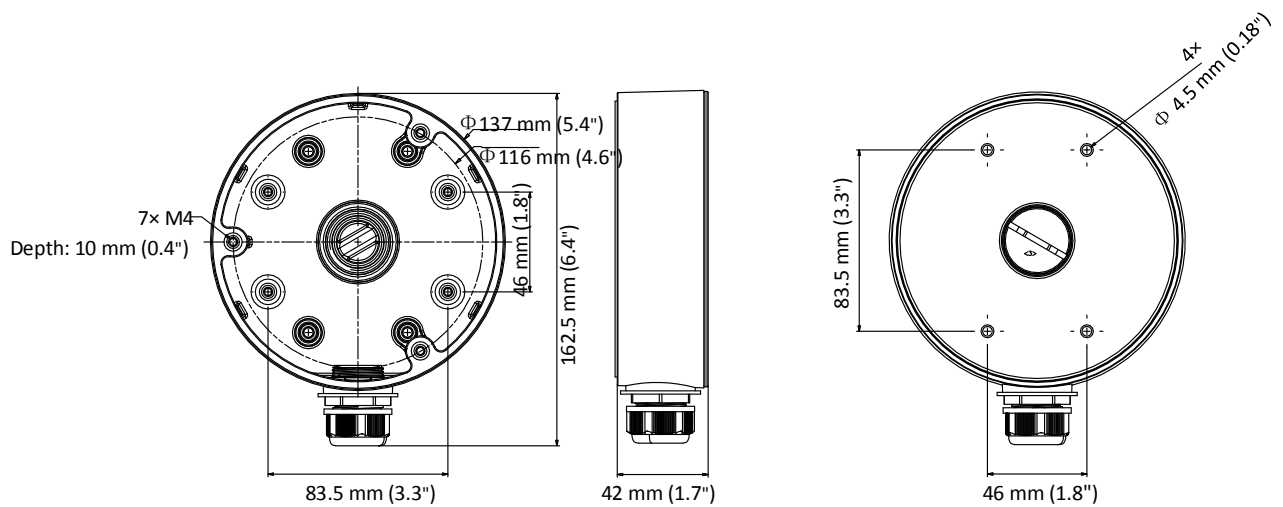

## DS-1280ZJ-DM21

Junction Box for Dome Camera

### Features

- Aluminum alloy material with surface spray treatment
- Side inlet and bottom inlet
- The bottom waterproof cover and the side gland nut are interchangeable
- Waterproof design

### Dimension

### Parameter

| Model      | DS-1280ZJ-DM21                                    |
|------------|---|
| Parameters | Junction Box for Dome Camera                      |
| Appearance | Hikvision White                                   |
| Material   | Aluminum Alloy                                    |
| Dimension  | $\Phi 137$ mm $\times$ 42 mm (5.4" $\times$ 1.7") |
| Weight     | 280 g (0.62 lb.)                                  |