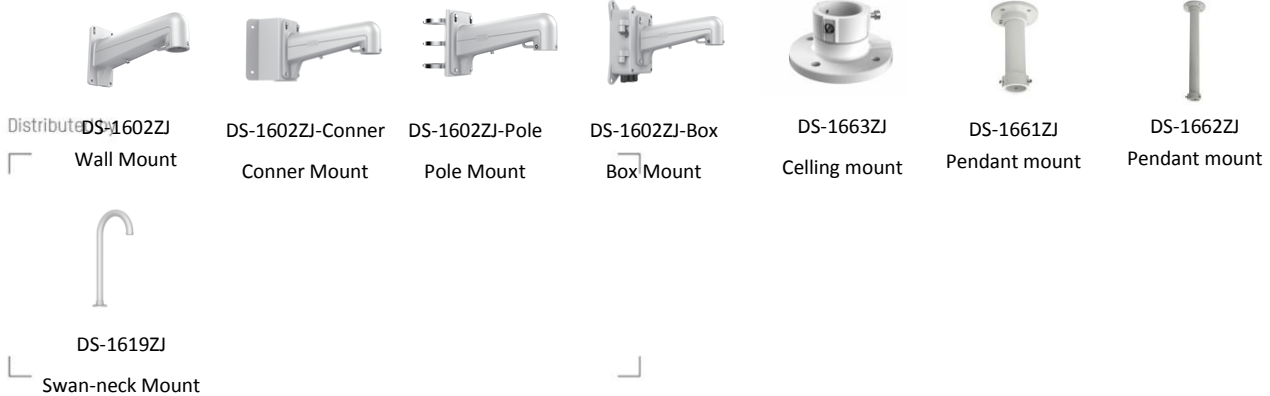

Accessory

Headquarters

No.555 Qianmo Road, Binjiang District,
Hangzhou 310051, China
T +86-571-8807-5998
overseasbusiness@hikvision.com

Hikvision USA
T +1-909-895-0400
sales.usa@hikvision.com

Hikvision Australia
T +61-2-8599-4233
salesau@hikvision.com

Hikvision India
T +91-22-28469900
sales@pramahikvision.com

Hikvision Canada
T +1-866-200-6690
sales.canada@hikvision.com

Hikvision Thailand
T +662-275-9949
sales.thailand@hikvision.com

Hikvision Europe
T +31-23-5542770
sales.eu@hikvision.com

Hikvision Italy
T +39-0438-6902
info.it@hikvision.com

Hikvision Brazil
T +55 11 3318-0050
Latam.support@hikvision.com

Hikvision Turkey
T +90 (216)521 7070- 7074
sales.tr@hikvision.com

Hikvision Malaysia
T +601-7652-2413
sales.my@hikvision.com

Hikvision UK & Ireland
T +01628-902140
sales.uk@hikvision.com

Hikvision South Africa
Tel: +27 (10) 0351172
sale.africa@hikvision.com

Hikvision France
T +33(0)1-85-330-450
info.fr@hikvision.com

Hikvision Kazakhstan
T +7-727-9730667
nikia.panfilov@hikvision.ru

Hikvision Vietnam
T +84-974270888
sales.vt@hikvision.com

Hikvision UAE
T +971-4-4432090
salesme@hikvision.com

Hikvision Singapore
T +65-6684-4718
sg@hikvision.com

Hikvision Spain
T +34-91-737-16-55
info.es@hikvision.com

Hikvision Tashkent
T +99-87-1238-9438
uzb@hikvision.ru

Hikvision Hong Kong
T +852-2151-1761
info.hk@hikvision.com

Hikvision Russia
T +7-495-669-67-99
saleru@hikvision.com

Hikvision Korea
T +82-(0)31-731-8817
sales.korea@hikvision.com

Hikvision Poland
T +48-22-460-01-50
info.pl@hikvision.com

Hikvision Indonesia
T +62-21-2933759
Sales.Indonesia@hikvision.com

Hikvision Colombia
sales.colombia@hikvision.com