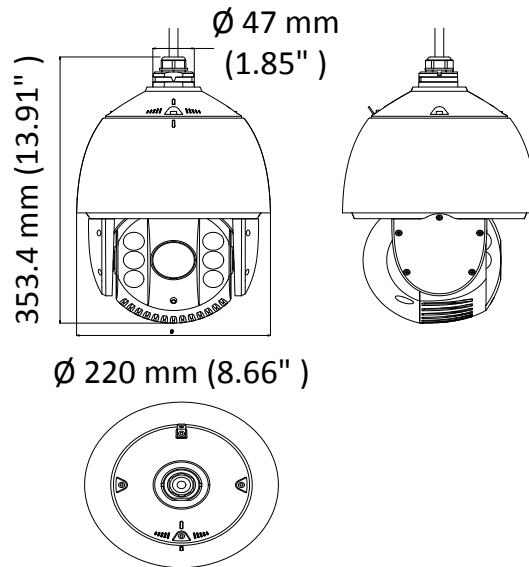

Order Model

DS-2AE7225TI-A(D)

Dimension