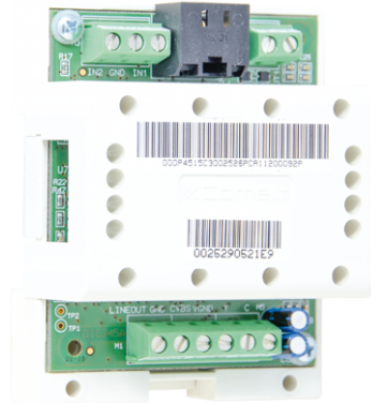

## VIP SYSTEM PAL OR NTSC VIDEO OUTPUT MODULE

Module that generates system output video signal in PAL or NTSC format. RJ45 connector.  
Dimensions: 60x85x35mm (4 DIN modules). Compatible with H.264 video format.

**1446H**

**VIP SYSTEM PAL OR NTSC VIDEO OUTPUT MODULE**

**MAIN FEATURES**

Height (mm)	35
Width (mm)	60
Depth (mm)	85
Operating temperature (°C)	5 ÷ 40
Operating humidity (RH max) (%)	25 ÷ 75
DIN rail mounted	Yes
DIN modules (no.) (n°)	4