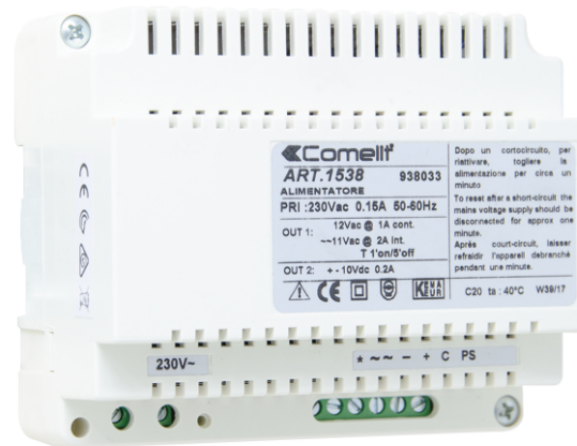

1538

4+1 INPUT TRADITIONAL SYSTEM INTERCOM POWER SUPPLY 230VAC

Power supply for audio door entry systems with electronic call generator. 230V AC power supply. 12V AC / 10V DC outputs. Protection against short-circuits and overloads. Dimensions: 105x95x65 mm (6 DIN modules).

1538

4+1 INPUT TRADITIONAL SYSTEM INTERCOM POWER SUPPLY 230VAC

Supply voltage	110÷240VAC
Input connector	Terminal block
Applicable to DIN rail	Yes
Number of DIN modules (n°)	6

GENERAL DATA

Height (mm)	90
Width (mm)	105
Depth (mm)	61
Type of finishing materials	Plastic
Operating temperature (°C)	-10 ÷ 30

ELECTRICAL SPECIFICATIONS

Alternating voltage output A (VAC)	12
Direct voltage output A (VDC)	10
Maximum current absorption (mA)	200
Maximum power delivered (W)	30