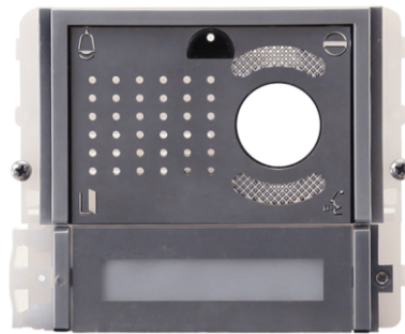

**33411M**

## **IKALL METAL VIDEO MODULE - 1 BUTTON**

Module designed for audio/video speaker unit, with stainless steel finish. Nameplates with LED lighting (options: blue, white or off). To be fitted with a suitable video entry speaker unit depending on the cabling system used. Dimensions 112x89.5x32 mm.

**33411M****IKALL METAL VIDEO MODULE - 1 BUTTON****GENERAL DATA**

Height (mm)	89.5
Width (mm)	112
Depth (mm)	32
Product color	Black RAL9005
Flush-mounted	Yes
Wall-mounted	Yes

**ENVIRONMENTAL AND COMPLIANCE FEATURES**