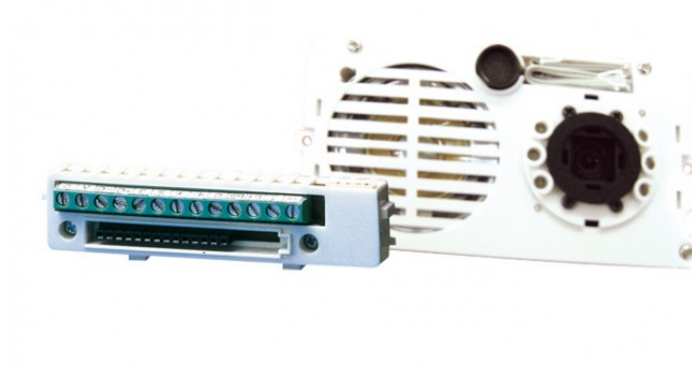

4660C

POWERCOM COLOUR A/V UNIT. S2

Simplebus 2 system audio-video unit with terminal board complete with camera pin-hole CCD 1/4" colour adjustable from the front and LED camera illumination. Complete with audio speaker unit with double amplifier, watertight loudspeaker and electret microphone. Both, microphone and loudspeaker volumes, can be adjusted from the front. To be inserted in modules arts. 3321/0, 3321/1 and 3321/2. Dimensions: 102X55X35 mm. From the RI013 it is compatible with all Simplebus 2 functions and products. It allows call addressing for up to 120000 users.

4660C

POWERCOM COLOUR A/V UNIT. S2

GENERAL DATA

Height (mm)	55
-------------	----

CAMERA FEATURES

Sensitivity (lux)	1.00
-------------------	------

ENVIRONMENTAL AND COMPLIANCE FEATURES

Operating temperature (°C)	-25 ÷ 55
----------------------------	----------

GENERAL FEATURES

Maximum current absorption (mA)	300
Simplebus 2 audio/video system	Yes
Video output	1Vpp 75PAL