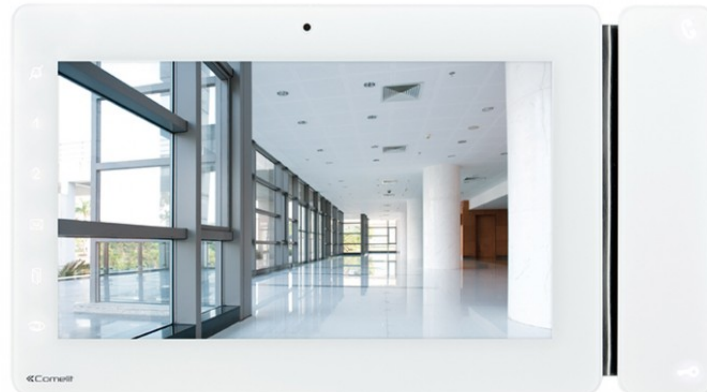

## 7-INCH MAXI WIFI MONITOR, VIP

Maxi monitor with Wi-Fi flush-mounted (using the optional box art. 6817) or wall-mounted (with optional support art. 6820) with 7"/ 16:9 touch screen, full-duplex audio with induction loop and soft touch buttons for ViP system. It allows adjustment of the color level, contrast, sound volume and ringtone volume. Fitted with a slot for housing a micro-SD card (not supplied). It is possible to customize the ringtone by choosing between different melodies. Equipped with door opener pushbutton, voice enabling/disabling pushbutton with relevant signaling LEDs and other buttons for self-ignition, privacy function and other programmable functions. It manages the floor door call and call repetition. Compatible with H.264 video format. Dimensions (W x H x D): 223x124x25mm.