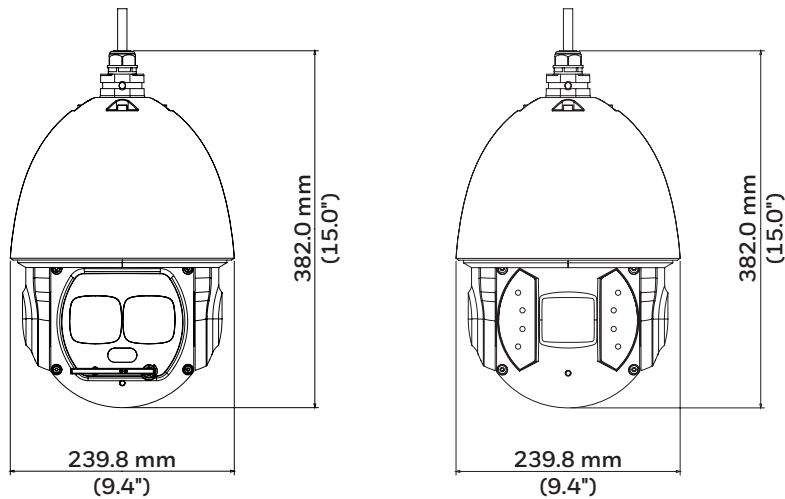

- IR distance, depending on scene reflectance:
  - HDZ302LIW: up to 150 m (492 ft.)
  - HDZ302LIK: up to 200 m (656 ft.)
- Ultra-low light performance
- 6.0–180 mm, F1.6-F4.8, 30x optical zoom lens
- 1/1.9" progressive scan image sensor
- Multiple, selectable compression formats (H.264/MJPEG)
- Excellent low light performance with down to 0 lux BW (with IR LEDs on)
- Up to triple stream support
- Up to 25/30 fps at 1080p. Up to 50/60 fps at 720p
- True WDR: 120 dB
- Auto tracking
- Rugged outdoor housing with IP67 ingress protection and IK10 vandal resistance (only IK10 on HDZ302LIK)
- Electronic image stabilizer (EIS)
- On board camera storage: up to 128 GB micro SD card (not included)
- ONVIF profile S compliant
- Wiper (only HDZ302LIW models)

## DIMENSIONS