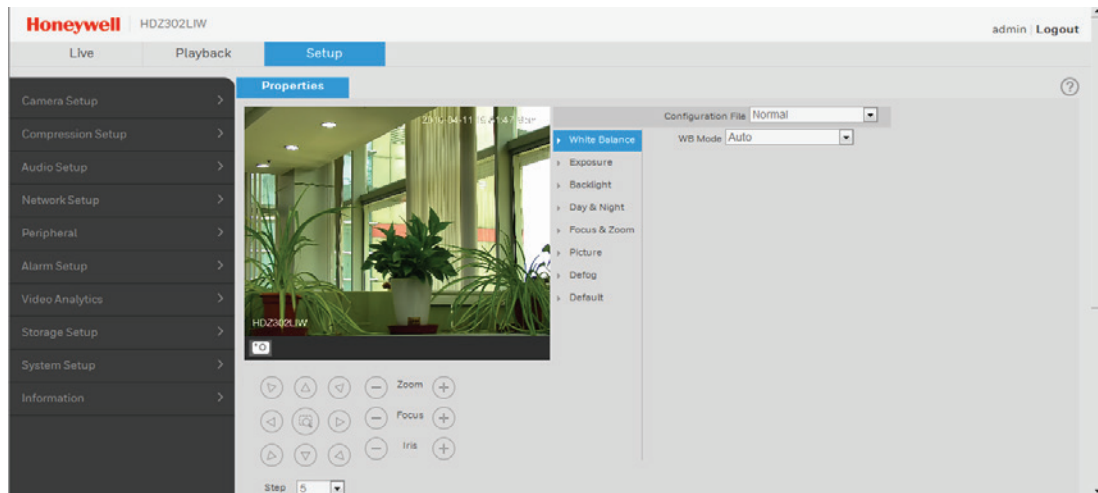

HDZ302LIW/HDZ302LIK

Outdoor PTZ IR Ultra Low Light IP Cameras

The camera can be configured to automatically detect and respond to events such as motion in the scene, alarm inputs, network failure, and/or camera tampering. Automated responses include: sending a notification through email, FTP, and/or HTTP; sending a still image of the event through email and/or FTP; and recording a video clip of the event to a configured microSDHC card. Setup can be done through a web client or from an NVR.