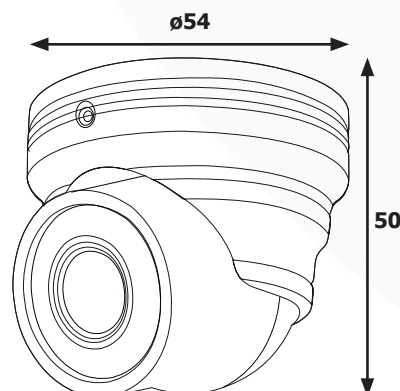

Dimensions (mm)

DATASHEET

www.geniecctv.com
sales@geniecctv.com
T: +44 (0) 1707 330 541
F: +44 (0) 1707 330 543

Genie CCTV Ltd.
CCTV House, City Park,
Watchmead,
Welwyn Garden City,
Hertfordshire,
AL7 1LT,
United Kingdom