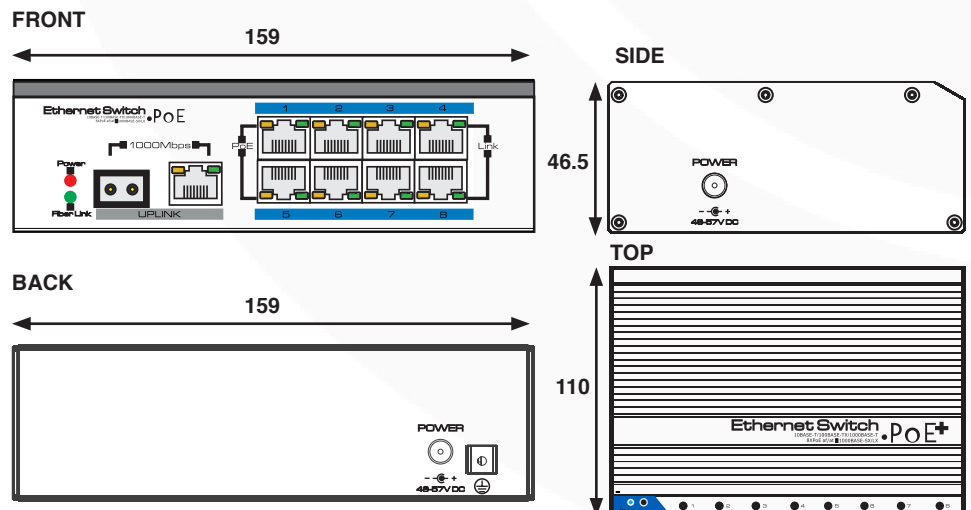

Dimensions (mm)

DATASHEET

www.geniecctv.com
sales@geniecctv.com
T: +44 (0) 1707 330 541
F: +44 (0) 1707 330 543

Genie CCTV Ltd.
CCTV House, City Park,
Watchmead,
Welwyn Garden City,
Hertfordshire,
AL7 1LT,
United Kingdom