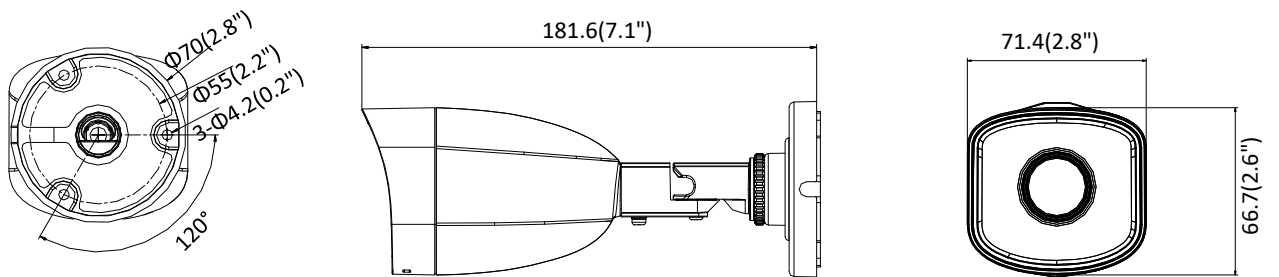

Client	HiLookVision PC Client, HiLookVision App
Web Browser	IE8+, Chrome 41.0-44, Firefox 30.0-51, Safari 8.0-11
Interface	
Communication Interface	1 RJ45 10M/100M self-adaptive Ethernet port
General	
Operating Conditions	-30 °C to 60 °C (-22 °F to 140 °F), humidity: 95% or less (non-condensing)
Power Supply	12 VDC ± 25%, 5.5 mm coaxial power plug PoE (802.3af, class 3)
Power Consumption and Current	12 VDC, 0.3 A, Max: 3.5 W PoE: (802.3af, 36 V to 57 V), 0.2 A to 0.1 A, Max: 4.5 W
Protection Level	IP67
Material	Without –M model: Front cover: metal, camera body: plastic, bracket: plastic -M model: Front cover: metal, camera body: metal, bracket: metal
Dimensions	Without –M model: Ø 70 mm × 186.3 mm (Ø 2.8" × 7.3") With –M model: Ø 70 mm × 181.6 mm (Ø 2.8" × 7.1")
Weight	Without –M model: Camera: Approx. 270 g (0.6 lb.) With package: Approx. 510 g (1.1 lb.) -M model: Camera: Approx. 390 g (0.9 lb.) With package: Approx. 630 g (1.4 lb.)

Available Models

IPC-B121H (2.8/4 mm), IPC-B121H-M (2.8/4 mm)

Dimensions

Without -M Model

With -M Model

Accessory

HIA-J101
Junction Box