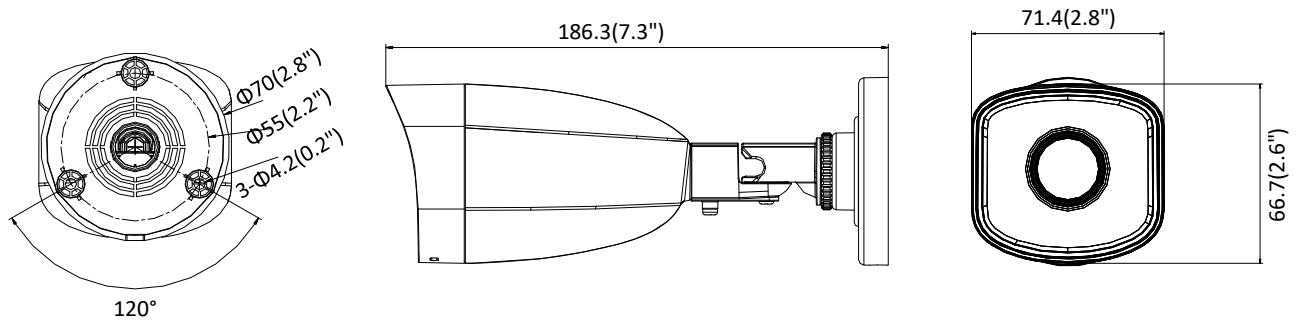

Client	HiLookVision PC Client, HiLookVision App
Web Browser	IE8+, Chrome 41.0-44, Firefox 30.0-51, Safari 8.0-11
Interface	
Communication Interface	1 RJ45 10M/100M self-adaptive Ethernet port
General	
Operating Conditions	-30 °C to 60 °C (-22 °F to 140 °F), humidity: 95% or less (non-condensing)
Power Supply	12 VDC ± 25%, 5.5 mm coaxial power plug PoE (802.3af, class 3)
Power Consumption and Current	12 VDC, 0.3 A, Max: 3.5 W PoE: (802.3af, 36 V to 57 V), 0.2 A to 0.1 A, Max: 4.5 W
Protection Level	IP67
Material	Without –M model: Front cover: metal, camera body: plastic, bracket: plastic -M model: Front cover: metal, camera body: metal, bracket: metal
Dimensions	Without –M model: Ø 70 mm × 186.3 mm (Ø 2.8" × 7.3") With –M model: Ø 70 mm × 181.6 mm (Ø 2.8" × 7.1")
Weight	Without –M model: Camera: Approx. 270 g (0.6 lb.) With package: Approx. 510 g (1.1 lb.) -M model: Camera: Approx. 390 g (0.9 lb.) With package: Approx. 630 g (1.4 lb.)

Available Models

IPC-B121H (2.8/4 mm), IPC-B121H-M (2.8/4 mm)

Dimensions

Without -M Model

With -M Model

Accessory

HIA-J101
Junction Box