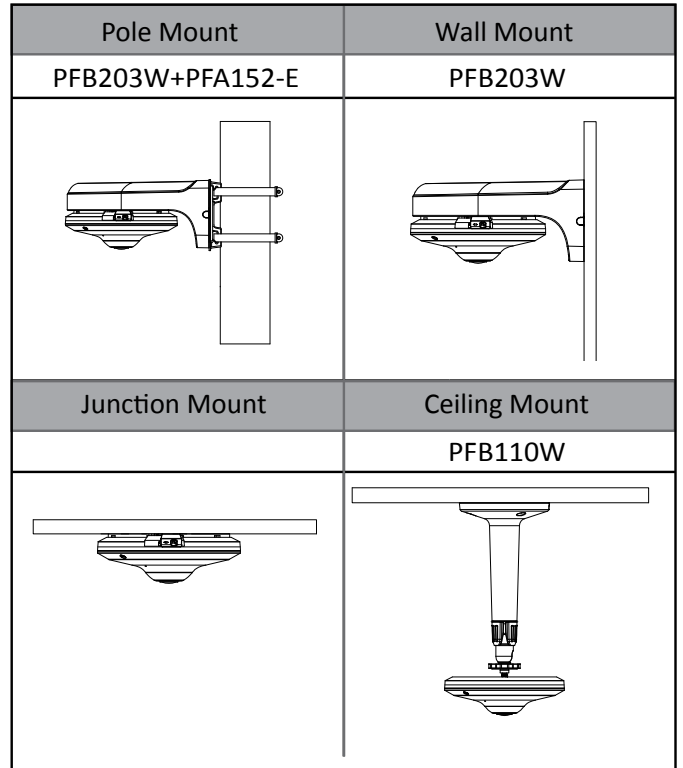

Construction

Casing	Metal+Plastic
Dimensions	Φ126.2mm×44.7mm(Φ4.9"×1.8")
Net Weight	0.28kg(0.6lb)
Gross Weight	0.41kg(0.9lb)

Ordering Information

Type	Part Number	Description
5MP camera	DH-IPC-EW5531P-AS	5MP Panoramic Network IR Fisheye Camera, PAL
	DH-IPC-EW5531N-AS	5MP Panoramic Network IR Fisheye Camera, NTSC
	IPC-EW5531P-AS	5MP Panoramic Network IR Fisheye Camera, PAL
	IPC-EW5531N-AS	5MP Panoramic Network IR Fisheye Camera, NTSC
Accessories (optional)	PFB203W	Wall Mount
	PFA152-E	Pole Mount
	PFB110W	Ceiling Mount

Accessories

PFA152-E

PFB203W

PFB110W

Dimensions (mm/inch)