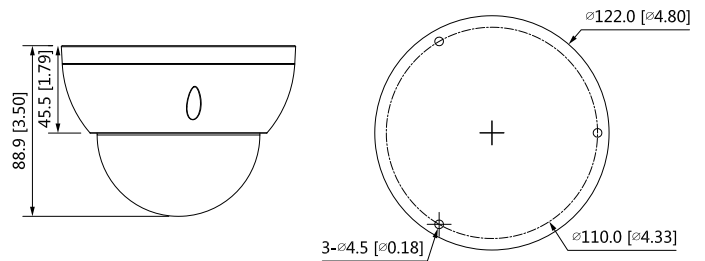

Structure

Casing	Metal
Dimensions	Φ122 mm × 88.9 mm (Φ4.80" × 3.50")
Net Weight	0.47 kg (1.1 lb)
Gross Weight	0.63 kg (1.4 lb)

Ordering Information

Type	Part Number	Description
5MP Camera	DH-IPC-HDBW2531RP-ZS-S2	5MP Lite IR Vari-focal Dome Network Camera,PAL
	DH-IPC-HDBW2531RN-ZS-S2	5MP Lite IR Vari-focal Dome Network Camera,NTSC
Accessories (optional)	PFA137	Junction Box
	PFB203W	Wall Mount
	PFA152-E	Pole Mount
	PFA200W	Rain Shade
	PFA106	Mount Adapter
	PFB220C	Celling Mount
	PFB200C	In-Celling Mount
	PFM321D	DC12V1A Power Adapter
	LR1002-1ET/1EC	Single-port Long Reach Ethernet over Coax Extender
	PFM900-E	Integrated Mount Tester
PFM114	TLC SD Card	

Dimensions (mm[inch])

Accessories

Optional: