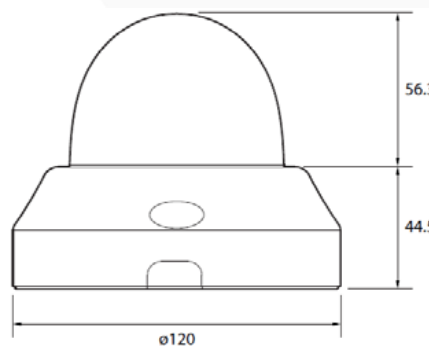

## Key Features

- 1/2.8" 2MP / 1080p Full HD CMOS
- **Auto Focus** 3 -10.5mm
- Wide Dynamic Range (WDR)
- True Day Night
- Triple Codec,H.264/MPEG4/MJPEG
- DC12V / PoE

## Dimensions (mm)