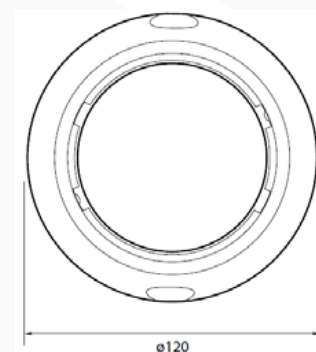

## Key Features

- 1/2.8" 2MP / 1080p Full HD CMOS
- **Auto Focus** 3 -10.5mm
- Wide Dynamic Range (WDR)
- True Day Night
- Triple Codec,H.264/MPEG4/MJPEG
- DC12V / PoE

## Dimensions (mm)