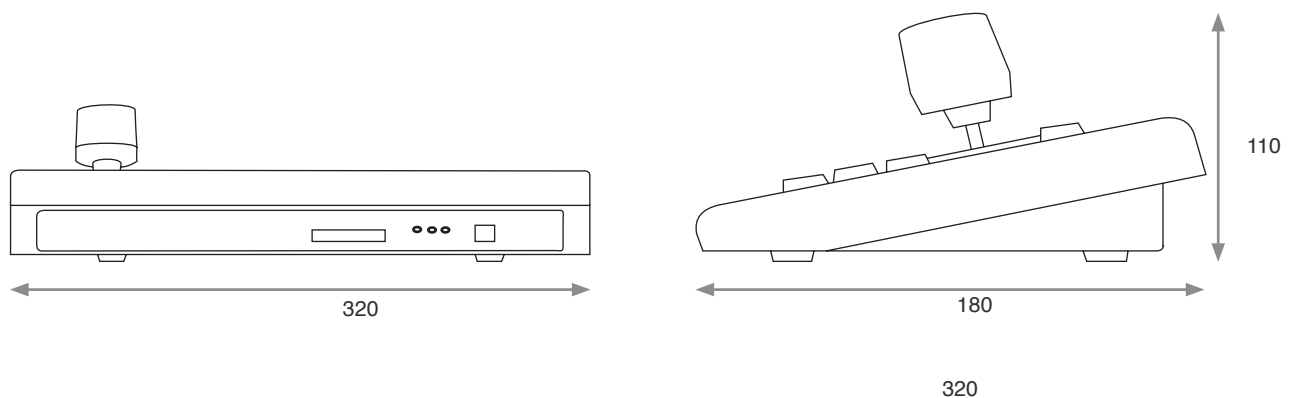

KB-200/IP

IP Keyboard with Joystick Controls for WISH IP PTZ Dome Cameras

The KB-200/IP Keyboard is an ONVIF compatible IP keyboard designed to work with MAN / IP PTZ Cameras including our WIP3PTZ20IR5. The KB-200/IP will also operate with Legacy RS485 Cameras.

KB-200/IP

Key Features

- Supports WIP3PTZ20IR5 Camera
- Supports ONVIF protocol
- Supports auto-search on ONVIF devices with LAN
- Supports offline search & add on devices
- Support Max 253pcs front-end equipments in one LAN
- Presets, Zoom, Focus, Iris, Wiper and Tour Functions
- 160x32(mm) Blue LED PTZ Status display
- Supports RS485 cameras (Legacy Mode)
- Easy camera adding via built in LED browser

Dimensions (mm)

Back View

Technical Specification

Model Number	KB-200/IP
Main Chip	Grain GM8126
RS485	1pc 3.81 Pin, TA, TB
RS232	1pc DB9 male pin
Ethernet	1pc Ethernet, IEEE 802.11 b/g/n
Protocols	Onvif 2.4
IE Browser	Internet Explorer, Firefox, Chrome, Safari
Working Temperature	0°C~55°C
Working humidity	20% -80%
Storage Temperature	-10°C~60°C
Storage Humidity	≤90%RH
Power Supply	DC 12V/ 1A
Certificate	CE, FCC, RoHS
Dimensions (W x L x H)	320 x 180 x 110 (mm)
Weight	3Kg