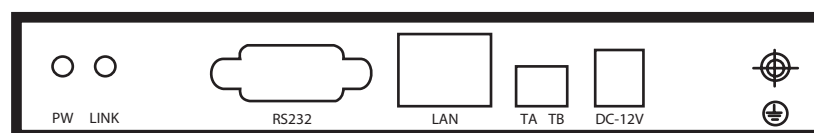

KB-200/IP

IP Keyboard with Joystick Controls for WISH IP PTZ Dome Cameras

The KB-200/IP Keyboard is an ONVIF compatible IP keyboard designed to work with MAN / IP PTZ Cameras including our WIP3PTZ20IR5. The KB-200/IP will also operate with Legacy RS485 Cameras.

KB-200/IP

Key Features

- Supports WIP3PTZ20IR5 Camera
- Supports ONVIF protocol
- Supports auto-search on ONVIF devices with LAN
- Supports offline search & add on devices
- Support Max 253pcs front-end equipments in one LAN
- Presets, Zoom, Focus, Iris, Wiper and Tour Functions
- 160x32(mm) Blue LED PTZ Status display
- Supports RS485 cameras (Legacy Mode)
- Easy camera adding via built in LED browser

Dimensions (mm)

Back View

Technical Specification

Model Number	KB-200/IP
Main Chip	Grain GM8126
RS485	1pc 3.81 Pin, TA, TB
RS232	1pc DB9 male pin
Ethernet	1pc Ethernet, IEEE 802.11 b/g/n
Protocols	Onvif 2.4
IE Browser	Internet Explorer, Firefox, Chrome, Safari
Working Temperature	0°C~55°C
Working humidity	20% -80%
Storage Temperature	-10°C~60°C
Storage Humidity	≤90%RH
Power Supply	DC 12V/ 1A
Certificate	CE, FCC, RoHS
Dimensions (W x L x H)	320 x 180 x 110 (mm)
Weight	3Kg