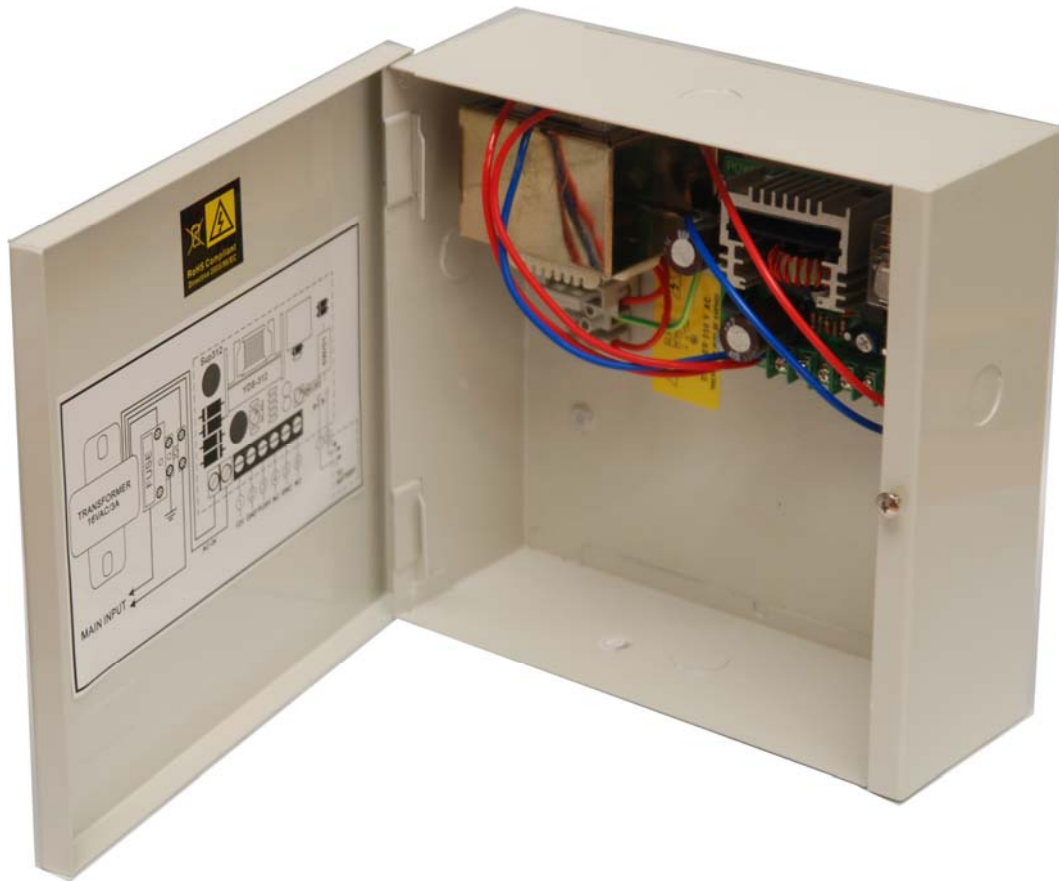

# PSU3A-12(B) 12vDC 3 AMP POWER SUPPLY

- 12vDC 3 Amp Power Supply
- Timed Output
- Battery Backup Facility
- Steel Box
- Size 220 x 220 x 70mm

SPECIALIZED SECURITY PRODUCTS Ltd  
Units 18-20 Park Farm Industrial Estate Ermine Street, Buntingford, Herts SG9 9AZ  
Tele: 01763 273766-273511-274223  
Fax: 01763 273515