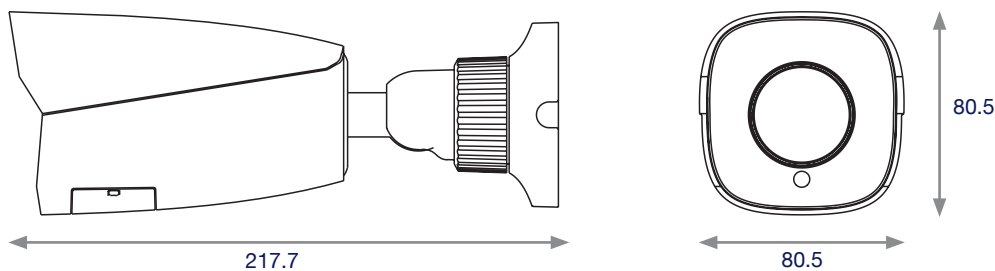

The PWIP4BVAFG is a 4MP IP IR bullet camera with a 2.8-12mm varifocal auto focus lens. The camera also features up to 50m IR night view distance as well as being IP67.

PWIP4BVAFG

### Key Features

- 4MP (2560 x 1440) H.265 coding
- Maximum resolution: 2560 x 1440
- ICR auto switch, true day / night, ROI coding
- 3D DNR, digital WDR, HLC, BLC, defog
- 30~50m IR night view distance
- DC12V / PoE power supply
- IP67 ingress protection
- Supports three streams
- Supports remote monitoring by smart phones and tablet PCs with iOS and Android OS
- Intelligent analytics : Object removal detection, abnormal video signal detection, line crossing detection and region intrusion detection

### Dimensions (mm)