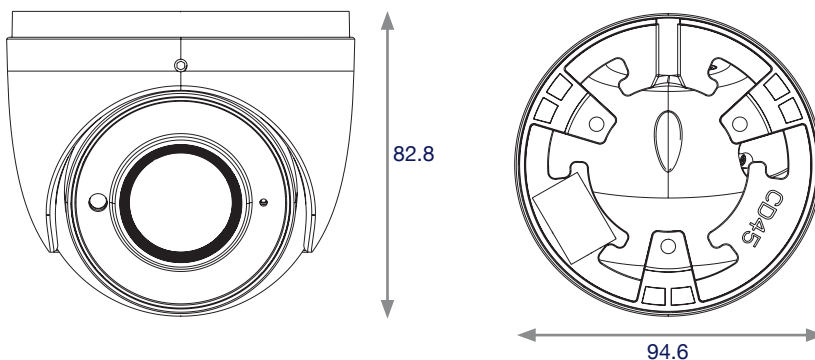

Dimensions (mm)