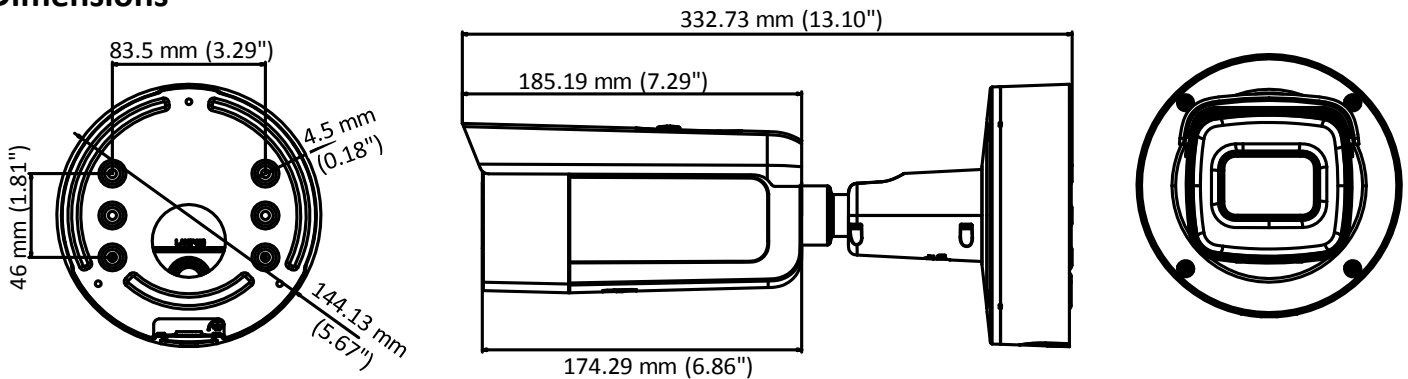

## Specifications

<b>Camera</b>	
Image Sensor	1/2.5" Progressive Scan CMOS
Min. Illumination	Color: 0.01 Lux @ (F1.2, AGC ON), 0 Lux with IR Color: 0.014 Lux @ (F1.4, AGC ON), 0 Lux with IR
Shutter Speed	1/3 s to 1/100,000 s
Slow Shutter	Support
Day & Night	IR Cut Filter
Digital Noise Reduction	3D DNR
WDR	120dB
3-Axis Adjustment	Pan: 0° to 360°, tilt: 0° to 90°, rotate: 0° to 360°
<b>Lens</b>	
Focal length	2.8 to 12 mm
Aperture	F1.4
Focus	Auto
FOV	Horizontal field of view: 115° to 35° Vertical field of view: 60° to 19° Diagonal field of view: 146° to 38.5°
Lens Mount	Φ14
<b>IR</b>	
IR Range	Up to 50 m
Wavelength	850nm
<b>Compression Standard</b>	
Video Compression	Main stream: H.265+/H.265/H.264+/H.264 Sub stream: H.265/H.264/MJPEG Third stream: H.265/H.264
H.264 Type	Main Profile/High Profile
H.265 Type	Main Profile
Video Bit Rate	32 Kbps to 16 Mbps
Audio Compression	G.711/G.722.1/G.726/MP2L2/PCM
Audio Bit Rate	64Kbps(G.711)/16Kbps(G.722.1)/16Kbps(G.726)/32-192Kbps(MP2L2)
<b>Smart Feature-set</b>	
Behavior Analysis	Line crossing detection, intrusion detection, unattended baggage detection, object removal detection
Exception Detection	Scene change detection
Face Detection	Support
Region of Interest	Support 1 fixed region for main stream and sub stream
<b>Image</b>	
Max. Resolution	3840 × 2160
Main Stream	50Hz: 20 fps (3840 × 2160), 25 fps (3072 × 1728, 2560 × 1440, 1920 × 1080, 1280 × 720) 60Hz: 20 fps (3840 × 2160), 30 fps (3072 × 1728, 2560 × 1440, 1920 × 1080, 1280 × 720)
Sub Stream	50Hz: 25fps (640 × 480, 640 × 360, 320 × 240) 60Hz: 30fps (640 × 480, 640 × 360, 320 × 240)
Third Stream	50Hz: 25fps (1280 × 720, 640 × 360, 352 × 288) 60Hz: 30fps (1280 × 720, 640 × 360, 352 × 240)
Image Enhancement	BLC/3D DNR

## Dimensions