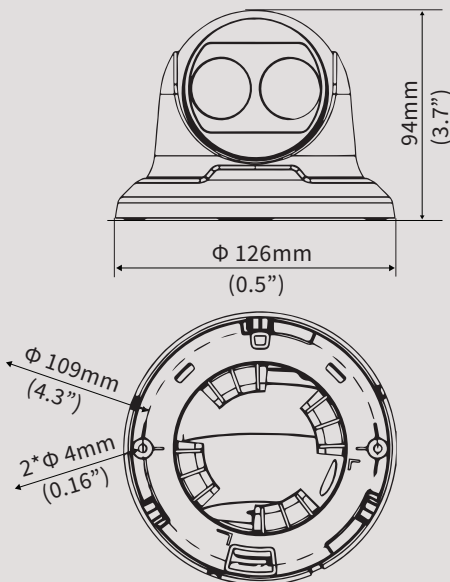

### Structure

- Wide temperature range: -35°C to 60°C (-31°F to 140°F)
- Wide voltage range of ±25%
- 4 KV surge protection designed for network interface
- IP67

**30M IR**

## DIMENSIONS