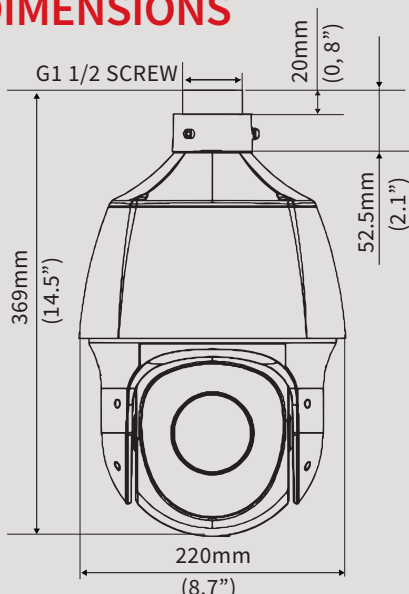

Network

- ONVIF Conformance

DIMENSIONS

PTZ BRACKETS

SPECIFICATION

Camera	UIPC6322SR-X22P-C	
Sensor	1/2.9" progressive scan, 2.0 megapixel, CMOS	
Lens	5.2 ~ 114.4 mm (22x optical zoom), AF automatic focusing and motorized zoom lens	
Angle of View	54.40° (wide) ~ 3.44° (tele)	
Shutter	Auto/Manual, shutter time: 1/6 s ~ 1/100000 s	
Minimum Illumination	Colour: 0.01 lux (F1.5, AGC ON)	0 lux with IR
Iris	F1.5	
Day/Night	IR-cut filter with auto switch (ICR)	
Digital noise reduction	2D/3D DNR	
S/N	>55 dB	
IR Range	UP to 150m (492ft)	
Defog	Digital Defog	
WDR	DWDR	
Video		
Video Compression	Ultra H.265, H.265, H.264, MJPEG	
H.264 code profile	Baseline profile, Main Profile, High Profile	
Frame Rate	Main Stream:2MP (1920×1080):Max. 30 fps;	
	Sub Stream:2MP (1920×1080):Max. 30 fps;	
	Third Stream: D1 (720×576): Max. 30 fps	
HLC	Supported	
BLC	Supported	
EIS	Supported	
OSD	Up to 8 OSDs	
Privacy Mask	Up to 24 areas	
ROI	Up to 8 areas	
Motion Detection	Up to 4 areas	
Smart		
Behavior Detection	Intrusion, cross line, motion detection	
Exception Detection	Audio detection	
Intelligent Identification	Face detection	
Statistical Analysis	People counting	
General Function	Watermark, IP Address Filtering, Tampering Alarm, Alarm input, Alarm output, Access Policy, ARP Protection, RTSP Authentication, User Authentication	
Audio		
Audio Compression	G.711	
Two-way Audio	Supported	
Suppression	Supported	
Sampling Rate	8 KHZ	
Storage		
Edge Storage	Micro SD, up to 128 GB	
Network Storage	ANR	