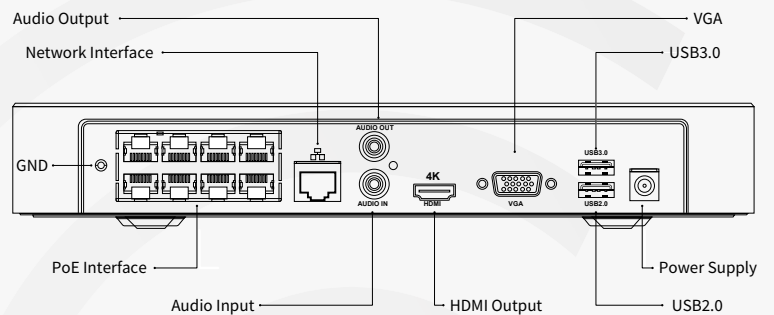

Plug & Play

4K

Cloud Upgrades

Dimensions

Back Panel

Model	VN NVR8
Video/Audio Input	
IP Video Input	8-ch
Two-way Audio Input	1-ch, RCA
Network	
Incoming Bandwidth	80Mbps
Outgoing Bandwidth	64Mbps
Remote Users	128
Protocols	P2P, UPnP, NTP, DHCP, PPPoE
Video/Audio Output	
HDMI/VGA Output	HDMI: 3840x2160/30Hz, 1920x1080p/60Hz, 1920x1080p/50Hz, 1600x1200/60Hz, 1280x1024/60Hz, 1280x720/60Hz, 1024x768/60Hz VGA: 1920x1080p/60Hz, 1920x1080p/50Hz, 1600x1200/60Hz, 1280x1024/60Hz, 1280x720/60Hz, 1024x768/60Hz
Recording Resolution	4K/5MP/4MP/3MP/1080p/960p/720p/D1/2CIF/CIF
Audio Output	1-ch, RCA
Synchronous Playback	8-ch
Corridor Mode Screen	3/4/5/7/9
Decoding	
Decoding format	Ultra 265/H.265/H.264
Liveview/Playback	4K/5MP/4MP/3MP/1080p/960p/720p/D1/2CIF/CIF
Capability	2 x 4k@30, 3 x 5MP@30, 4 x 4MP@30, 5 x 3MP@30, 8 x 1080p@30
Hard Disk	
SATA	1 SATA interface
Capacity	up to 10TB for each disk
Smart	
VCA Detection	Face detection, Intrusion detection, Cross line detection, Audio detection, Defocus detection, Scene change detection, Auto tracking
VCA Search	Face search, Behavior search
Statistical Analysis	People counting
External Interface	
Network Interface	1 RJ45 10M/100M self-adaptive Ethernet Interface
USB Interface	Rear panel: 1 x USB2.0, 1 x USB3.0
PoE	
Interface	8 independent 100 Mbps PoE network interfaces
Max Power	Max 30W for single port Max 108W in total (13.5W for each)
Supported Standard	IEEE 802.3at, IEEE 802.3af
General	
Power Supply	52V DC Power Consumption: ≤9 W (without HDD)
Working Environment	-10°C ~ +55°C (+14°F ~ +131°F), Humidity ≤ 90% RH (non-condensing)
Dimensions (W×D×H)	270mm × 205mm × 47mm (10.6"×8.1"×1.9")
Weight (without HDD)	0.8 kg (1.76 lb)