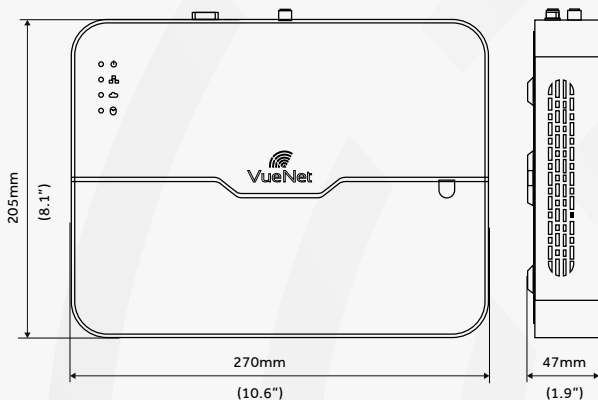

Plug & Play

4K

Cloud Upgrades

Dimensions

Back Panel

Model	VN NVR8
Video/Audio Input	
IP Video Input	8-ch
Two-way Audio Input	1-ch, RCA
Network	
Incoming Bandwidth	80Mbps
Outgoing Bandwidth	64Mbps
Remote Users	128
Protocols	P2P, UPnP, NTP, DHCP, PPPoE
Video/Audio Output	
HDMI/VGA Output	HDMI: 3840x2160/30Hz, 1920x1080p/60Hz, 1920x1080p/50Hz, 1600x1200/60Hz, 1280x1024/60Hz, 1280x720/60Hz, 1024x768/60Hz VGA: 1920x1080p/60Hz, 1920x1080p/50Hz, 1600x1200/60Hz, 1280x1024/60Hz, 1280x720/60Hz, 1024x768/60Hz
Recording Resolution	4K/5MP/4MP/3MP/1080p/960p/720p/D1/2CIF/CIF
Audio Output	1-ch, RCA
Synchronous Playback	8-ch
Corridor Mode Screen	3/4/5/7/9
Decoding	
Decoding format	Ultra 265/H.265/H.264
Liveview/Playback	4K/5MP/4MP/3MP/1080p/960p/720p/D1/2CIF/CIF
Capability	2 x 4k@30, 3 x 5MP@30, 4 x 4MP@30, 5 x 3MP@30, 8 x 1080p@30
Hard Disk	
SATA	1 SATA interface
Capacity	up to 10TB for each disk
Smart	
VCA Detection	Face detection, Intrusion detection, Cross line detection, Audio detection, Defocus detection, Scene change detection, Auto tracking
VCA Search	Face search, Behavior search
Statistical Analysis	People counting
External Interface	
Network Interface	1 RJ45 10M/100M self-adaptive Ethernet Interface
USB Interface	Rear panel: 1 x USB2.0, 1 x USB3.0
PoE	
Interface	8 independent 100 Mbps PoE network interfaces
Max Power	Max 30W for single port Max 108W in total (13.5W for each)
Supported Standard	IEEE 802.3at, IEEE 802.3af
General	
Power Supply	52V DC Power Consumption: ≤9 W (without HDD)
Working Environment	-10°C ~ +55°C (+14°F ~ +131°F), Humidity ≤ 90% RH (non-condensing)
Dimensions (W×D×H)	270mm × 205mm × 47mm (10.6"×8.1"×1.9")
Weight (without HDD)	0.8 kg (1.76 lb)