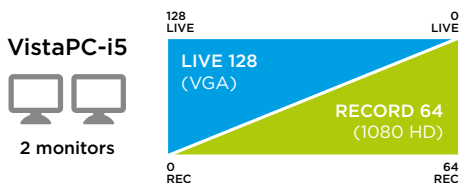

TECHNICAL SPECIFICATION

Model	VistaPC-i7-CL-xxxx
Processor	Intel® Core i7-8700 @ 3.20GHZ 12 Core CPU
Memory	16GB DDR4
Video Storage	0, 6, 10, 16, 24, 32 & 40TB of onboard storage
RAID?	No
CD\DVD	Asus DVD Write Speed 24X
Graphics Card	NVIDIA GeForce GTX 1050 Ti 4.0GB Max res 7680 x 4320 @ 60Hz Quad Monitor (simultaneous)
Video Outputs	1 x HDMI (2.0), 2 x DL-DVI, 1 x Display Port (1.43)
Network	Single 10/100/1000Mbps onboard NIC Intel® I219-V
Other	6 x USB 3.0, 3 x USB 2.0
Operating System	Microsoft Windows 10 Pro 64Bit
OS Drive	120GB SSD (M.2)
Rack mountable	No
Electrical	- 240 VAC ±5%, 50/60 Hz
Max PSU Power	750W
Operating Temperature	0°C ~ +45°C (+36°F ~ +114°F)
Humidity	0%RH ~ 60%RH non-condensing
Net Dimensions	200 x 480 x 380 (W x D x H)
Gross Dimensions	260 x 430 x 550 (W x D x H)
Net Weight	-Kg
Gross Weight	20kg

THROUGHPUT PERFORMANCE AS A GUIDE

	Live View	Recording
QULU		
HD 1080p @ 25ips (4Mbps)	38 streams (155Mb/s) max	or 128 cameras (520Mb/s) max
VGA @ 10ips*	256 streams max	Or 128 cameras max
VIPER-CENTRAL		
HD 1080p @ 25ips (Mbps)*	38 streams (155Mb/s) max	n/a
D1 704 x 576 @ 25ips (1Mbps)*	256 streams max	n/a

*qulu and VIPER HD optimised cameras - Auto Stream 2. Total 155Mb/s