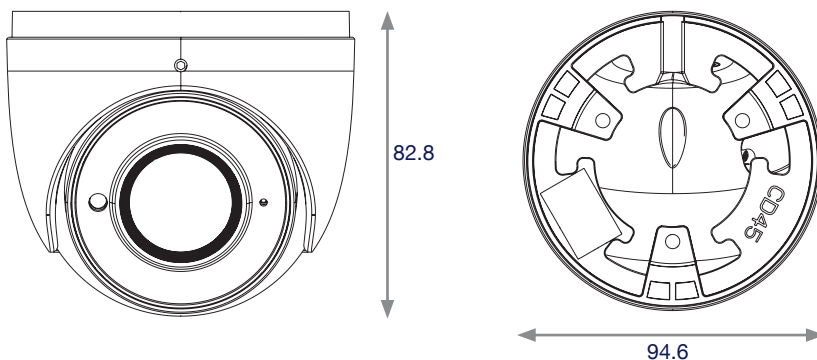

The WAHD2EB is a professional, modern eyeball design CCTV camera that boasts '4-in-1' technology (AHD / TVI / CVI / CVBS) and utilises a 2.8mm lens. The camera offers IP67 protection and up to 30m viewing when the IR illumination is switched on.

WAHD2EB

Key Features

- 1080P real time image, high definition, true colour
- Switchable AHD, TVI, CVI, CVBS (960H) output
- CMOS progressive scan, improves moving object capture
- Supports OSD menu
- High speed, long distance and real time transmission
- Auto colour to B&W at low illumination
- Supports ICR switch, true day / night, digital WDR
- Supports noise reduction function
- 20 ~ 30m IR night view distance
- IP67 ingress protection
- Supports COC

Dimensions (mm)

Specification

Model Number	WAHD2EB
Camera	
Image Sensor	1 / 2.9" CMOS
Image Size	1920 x 1080
Image System	PAL / NTSC
Resolution	2MP
Electronic Shutter	Auto : 1 / 50s ~ 1 / 100000s (PAL), 1 / 60s ~ 1 / 100000s (NTSC)
Minimum Illumination	0 Lux (IR On)
Lens	2.8 mm
Lens Mount	D14
S / N Ratio	≥52dB (AGC Off)
Frame Rate	30fps (60Hz), 25fps (50Hz)
Video Output	AHD / TVI / CVI / CVBS
Functions	
IR Distance	20 ~ 30 m
Function Control	OSD (COC Control)
Day & Night	ICR
Digital WDR	Yes
3D NR	Yes
AGC	Yes
Auto White Balance	Yes
BLC	Yes
Front Light Compensation	Yes
HLC	No
Mirror	Yes
Defog	No
Sharpness	Yes
Smart IR	Yes
Image Setting	Yes
Defect Correction	Auto
Language	English, Chinese
Angle Adjustment	Pan: 0°~360°, Tilt: 0°~75°, Rotation: 0°~360°
Others	
Ingress Protection	IP67
Power Supply	DC12V (± 10%)
Power Consumption	IR Off : < 1W, IR On : < 3W
Working Environment	- 30°C ~ 50°C, 10 % ~ 90 % (Relative Humidity)
Dimensions	94.6 x 82.8 mm
Weight	Approximately 0.39Kg (Net)