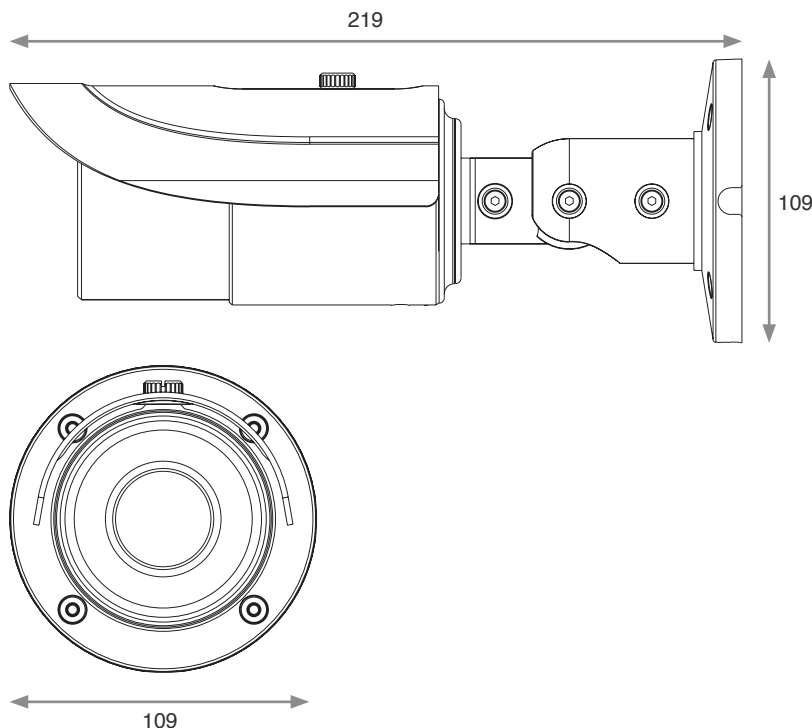

WAHD2LBV

AHD 1080p True Day / Night Bullet Camera

The WAHD2LBV is a 1080p AHD Bullet Camera with an integrated IR 2.8-12mm Lens. The Camera can transmit up to 300m in distance. Also available in gun metal grey.

WAHD2LBV

WAHD2LBVG

Key Features

- 1080p Real Time Image
- Analogue High Definition (AHD) Video Output
- True Day / Night
- 30 ~ 50m IR Range
- IP66
- Up to 300m Transmission Distance

Dimensions (mm)

Technical Specification

Model Number	WAHD2LBV	WAHD2LBVG
Image Sensor	1/3" CMOS	
Resolution	1920 x 1080	
Image System	PAL / NTSC	
Minimum Illumination	0 Lux (LED On)	
Lens	2.8 ~ 12 mm	
IR Range	30 ~ 50 m	
IP Rating	IP66	
Video Output	BNC x1	
Image Size	1080p (1920 x 1080)	
Frame Rate	30 fps (60 Hz), 25 fps (50 Hz)	
Screen Display	12 Languages Supported	
Function Control	OSD	
Day & Night	Yes (ICR)	
BLC & HLC	Yes	
Defog	Yes	
WDR	Yes	
3D DNR	Yes	
Motion Detection	Up to 4 Areas	
Privacy Mask	Up to 8 Areas	
Defect Correction	Yes (Support Live and Static Defective Pixel Correction)	
S / N Ratio	>52dB (AGC Off)	
Electronic Shutter	1/50s ~ 1/50000s (PAL), 1/60s ~ 1/50000s (NTSC)	
AGC	Yes	
White Balance	ATW, AWC, SET, Indoor, Outdoor, Manual	
Advanced Image	Sharpness, Saturation, Brightness etc are Adjustable	
Mirror	Yes	
Smart IR	Yes	
Power Supply	DC12V (±10°C)	
Operating Conditions	Temperature: -20°C ~ 50°C, Humidity: 10% ~ 90%	
Dimensions	Ø109 x 284 mm	
Weight	1010g	