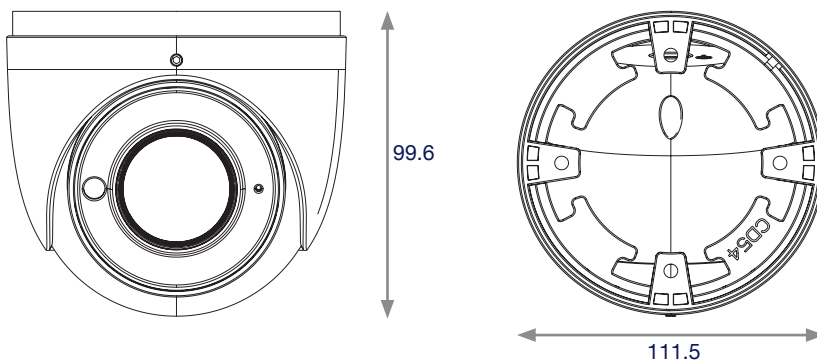

The WHD5EBVAF is a professional, modern eyeball design CCTV camera that boasts '4-in-1' technology (AHD / TVI / CVI / CVBS) and offers a 2.8mm to 12mm motorised auto focus lens. The camera offers IP67 protection and up to 50m viewing when the IR illumination is switched on.

WHD5EBVAF

Key Features

- 5MP @ 20fps / 4MP @ 30fps image, high resolution, true colour
- Switchable AHD, TVI, CVI, CVBS (960H) output
- CMOS progressive scan, improves moving object capture
- Supports OSD menu
- High speed, long distance and real time transmission
- Auto colour to B&W at low illumination
- Supports ICR switch, true day / night, WDR
- Supports noise reduction function
- 30 ~ 50m IR night view distance
- IP67 ingress protection
- Supports COC

Dimensions (mm)

Specification

Model Number	WHD5EBVAF
Camera	
Image Sensor	1 / 2.7" CMOS
Image Size	2560 x 1936
Image System	PAL / NTSC
Resolution	5MP
Electronic Shutter	Auto
Minimum Illumination	Colour : 0.01 Lux @ F1.2, AGC ON B&W : 0 Lux with IR
Lens	2.8-12 mm motorised lens
Lens Mount	D14
S / N Ratio	≥52dB (AGC Off)
Frame Rate	5MP @ 20fps
Video Output	AHD / TVI / CVI / CVBS
Functions	
IR Distance	30 ~ 50 m
Function Control	OSD (COC Control)
Day & Night	ICR
Digital WDR	Yes
Digital NR	Yes
AGC	Yes
Auto White Balance	Yes
BLC	Yes
LSC	Yes
HLC	Yes
Mirror	Yes
Defog	No
Sharpness	Yes
Smart IR	Yes
Motion Detection	Yes
Defect Correction	Auto
Language	13 languages
Angle Adjustment	Pan: 0°~360°, Tilt: 0°~80°, Rotation: 0°~360°
Others	
Ingress Protection	IP67
Power Supply	DC12V (± 10%)
Power Consumption	IR Off : < 1W, IR On : < 6W
Working Environment	- 30°C ~ 50°C, 10 % ~ 90 % (Relative Humidity)
Dimensions	111.5 x 99.6 mm
Weight	Approximately 0.54Kg (Net)