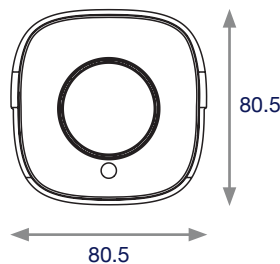

WHD8BVAF

Key Features

- 8MP @15fps / 5MP @ 20fps / 4MP @ 30fps high resolution, true colour
- Switchable AHD, TVI, CVI, CVBS (960H) output
- CMOS progressive scan, improves moving object capture
- Supports OSD menu
- High speed, long distance and real time transmission
- Auto colour to B&W at low illumination
- Supports ICR switch, true day / night
- Supports noise reduction function
- 30 ~ 50m IR night view distance
- IP67 ingress protection
- Supports COC

Dimensions (mm)

Specification

Model Number	WHD8BVAF
Camera	
Image Sensor	1 / 2.5" CMOS
Image Size	3840 x 2160
Image System	PAL / NTSC
Resolution	8MP
Electronic Shutter	Auto
Minimum Illumination	Colour : 0.01 Lux @ F1.2, AGC ON B&W : 0 Lux with IR
Lens	2.8-12 mm motorised lens
Lens Mount	M12 or D14 optional
S / N Ratio	≥52dB (AGC Off)
Frame Rate	8MP @ 15fps
Video Output	AHD / TVI / CVI / CVBS
Functions	
IR Distance	30 ~ 50 m
Function Control	OSD (COC Control)
Day & Night	ICR
Digital WDR	No
3D NR	Yes
AGC	No
Auto White Balance	Yes
BLC	Yes
LSC	No
Defog	No
Saturation	Yes
Sharpness	Yes
Contrast	Yes
Smart IR	Yes
Image Setting	Yes
Defect Correction	Auto
Language	11 languages
Angle Adjustment	Pan: 0°~360°, Tilt: 0°~90°, Rotation: 0°~360°
Others	
Ingress Protection	IP67
Power Supply	DC12V (± 10%)
Power Consumption	IR Off : < 2W, IR On : < 5.5W
Working Environment	- 30°C ~ 50°C, 10 % ~ 90 % (Relative Humidity)
Dimensions	217.7 x 80.5 x 80.5 mm
Weight	Approximately 0.57Kg (Net)