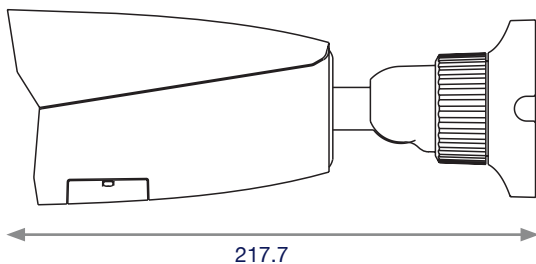

Dimensions (mm)

Specification

Model Number	WHD8BVAF
Camera	
Image Sensor	1 / 2.5" CMOS
Image Size	3840 x 2160
Image System	PAL / NTSC
Resolution	8MP
Electronic Shutter	Auto
Minimum Illumination	Colour : 0.01 Lux @ F1.2, AGC ON B&W : 0 Lux with IR
Lens	2.8-12 mm motorised lens
Lens Mount	M12 or D14 optional
S / N Ratio	≥52dB (AGC Off)
Frame Rate	8MP @ 15fps
Video Output	AHD / TVI / CVI / CVBS
Functions	
IR Distance	30 ~ 50 m
Function Control	OSD (COC Control)
Day & Night	ICR
Digital WDR	No
3D NR	Yes
AGC	No
Auto White Balance	Yes
BLC	Yes
LSC	No
Defog	No
Saturation	Yes
Sharpness	Yes
Contrast	Yes
Smart IR	Yes
Image Setting	Yes
Defect Correction	Auto
Language	11 languages
Angle Adjustment	Pan: 0°~360°, Tilt: 0°~90°, Rotation: 0°~360°
Others	
Ingress Protection	IP67
Power Supply	DC12V (± 10%)
Power Consumption	IR Off : < 2W, IR On : < 5.5W
Working Environment	- 30°C ~ 50°C, 10 % ~ 90 % (Relative Humidity)
Dimensions	217.7 x 80.5 x 80.5 mm
Weight	Approximately 0.57Kg (Net)