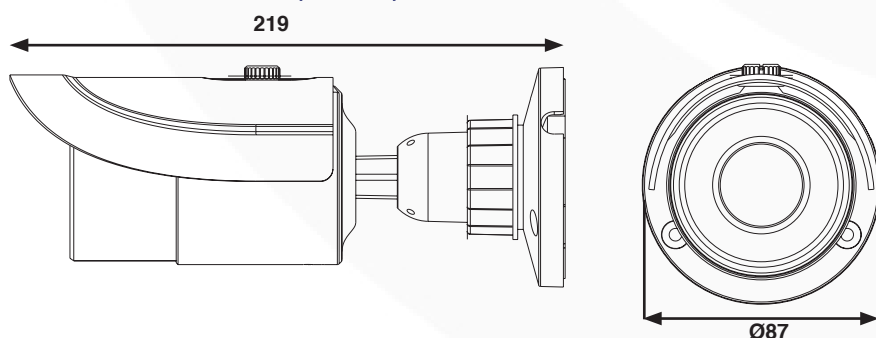

Technical Specification

Model Number	WIP2B
Image Sensor	1/2.9" CMOS
Image Pixels	1920 x 1080
Electronic Shutter	1/25s ~ 1/100,000s
Minimum Illumination	0 Lux (IR LED ON)
Lens	3.6mm
Lens Mount	M12
WDR	Yes
3D DNR	Yes
Video Compression	H.264
Resolution	1080P (1920 x 1080), 720P (1280 x 720), VGA (640 x 480), QVGA (320 x 240)
Multi-Stream	1920 x 1080 (1-30fps) / 1280 x 720 (1-30fps) 1280 x 720 (1-10fps) / 640 x 480 (1-30fps) / 320 x 240 (1-30fps)
Bit Rate	64Kbps ~ 8Mbps
Encode Mode	VBR / CBR
Quality	Five Levels Under VBR, Freely Adjustable Under CBR
Image Settings	Saturation, Brightness, Contrast, etc Adjustable through Client Software or Web Browser
Audio Compression	G711A
Network Interface	RJ45
Video Output	BNC x1
Audio Interface	One Way Audio (MIC In x1)
Remote Monitoring	IE Browsing, CMS Remote Control
Online Connection	Support Simultaneous Monitoring for up to 4 Users Support Multi-Stream Real Time Transmission
Protocol	TCP/IP, UDP, DHCP, NTP, RTSP, PPPoE, DDNS, SMTP, FTP
Storage	Network Remote Storage
Smart Alarm	Motion Alarm
Day & Night	ICR
PoE	Yes
IR Distance	Up to 15m (In Ideal Conditions)
IP Rating	IP66
Power Supply	DC12V / PoE
Operating Conditions	Temperature: -40°C ~ 50°C Humidity: 10% ~ 90%
Dimensions (Ø x H)	Ø87 x 219 mm
Weight	635g

Features and specifications are subject to change for further improvement without any notice

Dimensions (mm)

www.geniecctv.com
sales@geniecctv.com
T: +44 (0) 1707 330 541
F: +44 (0) 1707 330 543

Genie CCTV Ltd.
CCTV House, City Park,
Watchmead,
Welwyn Garden City,
Hertfordshire,
AL7 1LT,
United Kingdom