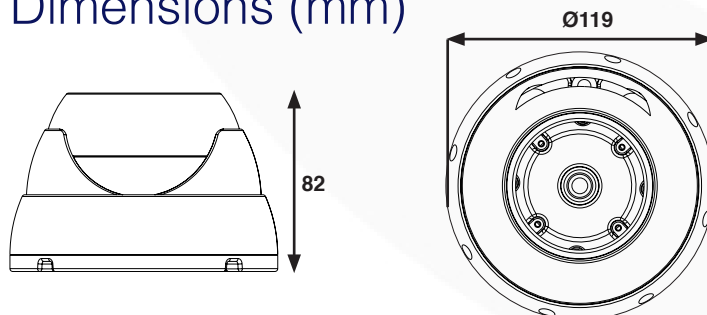

Technical Specification

Model Number	WIP2EBV
Image Sensor	1/2.9" CMOS
Image Pixels	1920 x 1080
Electronic Shutter	1/25s ~ 1/100,000s
Minimum Illumination	0 Lux (IR LED ON)
Lens	2.8 - 12mm
Lens Mount	Φ14 Mount
WDR	Yes
3D DNR	Yes
Video Compression	H.264
Resolution	1080P (1920 x 1080), 720P (1280 x 720), VGA (640 x 480), QVGA (320 x 240)
Multi-Stream	1920 x 1080 (1-30fps) / 1280 x 720 (1-30fps) 1280 x 720 (1-10fps) / 640 x 480 (1-30fps) / 320 x 240 (1-30fps)
Bit Rate	64Kbps ~ 8Mbps
Encode Mode	VBR / CBR
Quality	Five Levels Under VBR, Freely Adjustable Under CBR
Image Settings	Saturation, Brightness, Contrast, etc Adjustable through Client Software or Web Browser
Audio Compression	G711A
Network Interface	RJ45
Video Output	BNC x1
Audio Interface	One Way Audio (MIC In x1)
Remote Monitoring	IE Browsing, CMS Remote Control
Online Connection	Support Simultaneous Monitoring for up to 6 Users Support Multi-Stream Real Time Transmission
Protocol	TCP/IP, UDP, DHCP, NTP, RTSP, PPPoE, DDNS, SMTP, FTP
Storage	Network Remote Storage
Smart Alarm	Motion Alarm
Day & Night	ICR
PoE	Yes
IR Distance	Up to 15m (In Ideal Conditions)
IP Rating	IP66
Power Supply	DC12V / PoE
Power Consumption	2.2W
IR ON	4.72W
Operating Conditions	Temperature: -40°C ~ 50°C Humidity: 10% ~ 90%
Dimensions (Ø x H)	Ø119 x 82 mm
Weight	669g

Features and specifications are subject to change for further improvement without any notice

Dimensions (mm)

www.geniecctv.com
sales@geniecctv.com
T: +44 (0) 1707 330 541
F: +44 (0) 1707 330 543

Genie CCTV Ltd.
CCTV House, City Park,
Watchmead,
Welwyn Garden City,
Hertfordshire,
AL7 1LT,
United Kingdom