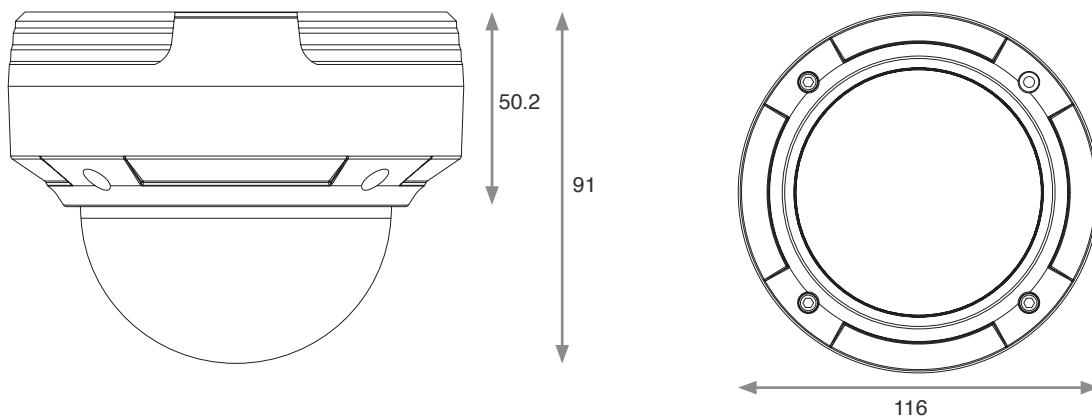

WIP3VD5

WISH IP 3MP IP IR Vandal Dome Camera

The WIP3VD5 is a True Day/Night, IP, IR Vandal Dome Camera with a 3.6mm , Varifocal Lens. With an effective IR of up to 20m in ideal conditions.

WIP3VD5

Key Features

- H.265 Video Compression
- 3MP Resolution
- Up to 20m IR Distance (In Ideal Conditions)
- 3.6mm Megapixel Lens
- 3D DNR
- Digital WDR
- True Day / Night
- Audio Input
- RTSP Streaming with or without Authentication
- P2P Connectivity
- Multiple Privacy Zone Masking
- Supports Smart Phones & Tablets on Own App

Dimensions (mm)

Technical Specification

Model Number	WIP3VD5
Image Sensor	1/3" CMOS
Image Pixels	2048 x 1536
Electronic Shutter	1/25s ~ 1/100,000s
Minimum Illumination	0 Lux (IR LED On)
Lens	3.6mm
WDR	Yes
3D DNR	Yes
Video Compression	H.265 / H.264 / MJPEG
Resolution	3MP (2048 x 1536), 1080P (1920 x 1080), 720P (1280 x 720), D1, CIF, 480 x 240
Multi-Stream	3MP (1-30fps) / 1920 x 1080 (1-30fps)
Bit Rate	64Kbps ~ 8Mbps
Encode Mode	VBR / CBR
Quality	Five Levels Under VBR, Freely Adjustable Under CBR
Image Settings	ROI Coding, Saturation, Brightness, Chroma, Contrast, Wide Dynamic, Sharpen, NR, etc
Network Interface	RJ45
Audio Compression	G711A/U
Audio Interface	One Way Audio (MIC In x1)
Online Connection	Support Simultaneous Monitoring for up to 10 Users
Protocol	TCP/IP, UDP, DHCP, NTP, RTSP, PPPoE, DDNS, SMTP, FTP
Storage	Network Remote Storage
Smart Alarm	Motion Alarm
Day & Night	ICR
IR Distance	Up to 20m (In Ideal Conditions)
IP Rating	IP66
Power Supply	DC12V / PoE
Power Consumption	<3W
Operating Conditions	Temperature: -20°C ~ 50°C
Dimensions (Ø x H)	Ø116 x 91 mm
Weight	381g