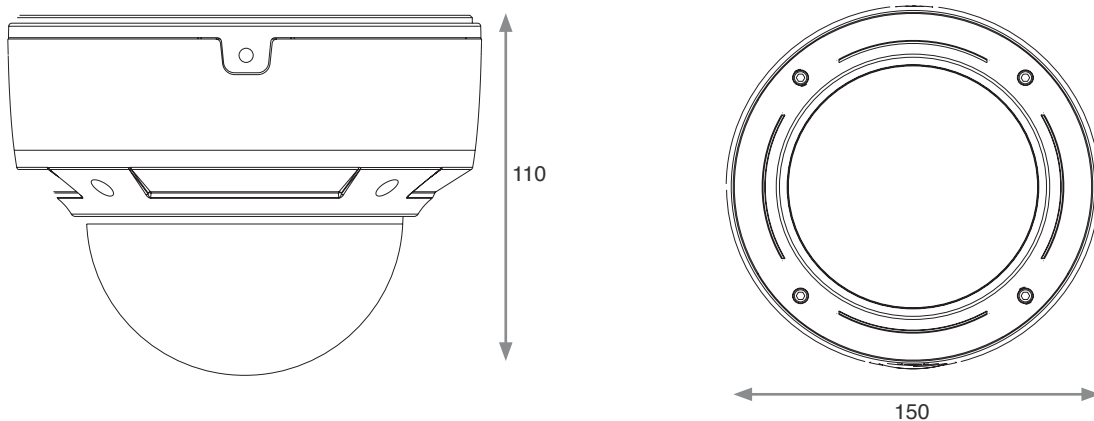

WIP4VDV5 Series

WISH IP H.265 4MP Varifocal IR Vandal Dome Camera

True Day / Night 4MP IP Vandal Dome Camera, with a 2.8-12mm Varifocal Lens, an IR Distance of up to 30m IR (In Ideal Conditions) and, H.265 Video Compression. DC12V / PoE

Dimensions (mm)

DATASHEET
 British Born Company | 3 Year Warranty on All WISH IP Products

Technical Specification

Model Number	WIP4VDV5	WIP4VDV5G
Image Sensor	1/2.7" CMOS	
Image Pixels	2688 x 1520	
Electronic Shutter	1/25s ~ 1/100,000s	
Minimum Illumination	0.5 Lux (IR LED ON)	
Lens	2.8 - 12mm	
Video Compression	H.265 / H.264 / MJPEG	
Resolution	4MP (2560 x 1440), 1080P (1920 x 1080), 720P (1280 x 720), D1, CIF, 480 x 240	
Multi-Stream	4MP (1-30fps) / 1920 x 1080 (1-30fps) 1280 x 720 (1-10fps) / D1 (1-30fps) / CIF (1-30fps) CIF (1-30fps) / 480 x 240 (1-30fps)	
Bit Rate	64Kbps ~ 10Mbps	
Encode Mode	VBR / CBR	
Quality	Five Levels Under VBR, Freely Adjustable Under CBR	
Image Settings	ROI Coding, Saturation, Brightness, Chroma, Contrast, Wide Dynamic, Sharpen, NR, etc Adjustable through Client Software or Web Browser	
Network Interface	RJ45	
Audio Interface	Two Way Audio (MIC In x1, MIC Out x1)	
Video Output	CVBS Video Output (BNC x1)	
Storage Card	Supports up to 64GB	
RS485	Yes	
Alarm Input	1 Ch	
Alarm Output	1 Ch	
Remote Monitoring	IE Browsing, CMS Remote Control	
Online Connection	Support Simultaneous Monitoring for up to 10 Users Support Multi-Stream Real Time Transmission	
Protocol	TCP/IP, UDP, DHCP, NTP, RTSP, PPPoE, DDNS, SMTP, FTP	
Storage	TF Card Local Storage, Network Remote Storage	
Smart Alarm	Motion Alarm, Sensor Alarm	
Day & Night	ICR	
PoE	Yes	
IR Distance	Up to 30m (In Ideal Conditions)	
IP Rating	IP66	
Power Supply	DC12V / PoE	
Power Consumption	<2.5W	
IR ON	<5W	
Operating Conditions	Temperature: -20°C ~ 50°C Humidity: 10% ~ 90%	
Dimensions (Ø x H)	Ø150 x 110 mm	
Weight	1260g	