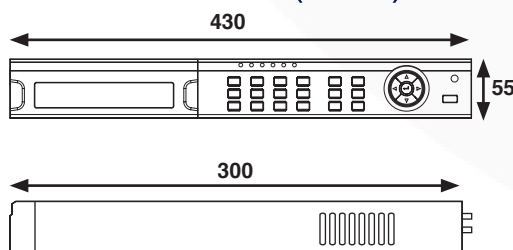

Features and specifications are subject to change for further improvement without any notice

Dimensions (mm)

www.geniecctv.com
sales@geniecctv.com
T: +44 (0) 1707 330 541
F: +44 (0) 1707 330 543

Genie CCTV Ltd.
CCTV House, City Park,
Watchmead,
Welwyn Garden City,
Hertfordshire,
AL7 1LT,
United Kingdom