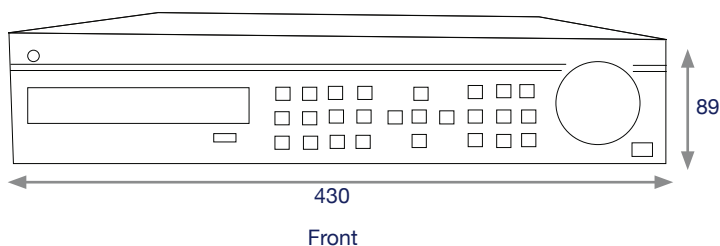

## Key Features

- Support 64 channel 8MP, 5MP, 4MP, 3MP, 1080P, 960P and 720P IP input
- H.265 high profile compression format for high quality video at much lower bit rate
- Intuitive and user friendly Graphic User Interface (GUI), Windows style operation by mouse
- Multi-mode recording: Manual, Timer, Motion, Sensor
- Playback : 16 channel simultaneous playback
- Search : Time slice, Time, Event (Manual, sensor, motion), Tag search
- Pentaplex : Preview, Record, Playback, Backup and Remote access
- DHCP, DDNS, PPPoE network protocol and CMS supported
- Remote control via IE or CMS : Preview, Playback, Backup, PTZ and Configuration
- Express and flexible backup via USB, network and so on
- Immix platform is supported - running firmware 1.1.0 or later
- Dual stream technology for local storage with high definition, remote network transmission and remote surveillance with mobile device
- Authorisation management, log view and device status view
- Support PTZ preset and auto cruise, up to 255 presets and 8 cruises
- Support NAT function and QR Code scanning by mobile phone and iPad
- Powerful smart phone & iPad surveillance with iOS and Android OS
- 4K output, high resolution display
- Multi-user online simultaneously

## Dimensions (mm)