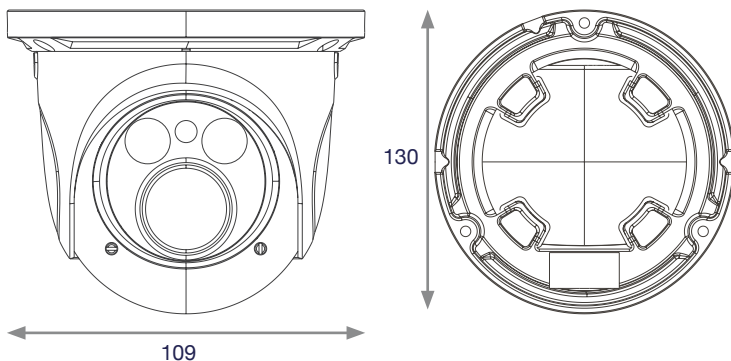

## 2MP Network IR Eyeball Camera

The WOIP2EBVS is a sleek and modern eyeball design camera offering FULL HD 2 Megapixel resolution and H.264 video compression. The compact and sturdy housing offers IP-66 protection with full 3 axis movement and the camera gives true day/night operation. It utilises a Motorised varifocal 2.8mm – 12mm lens with AUTO FOCUS function, and although it has the very latest technology IR LED's built-in to provide illumination for high quality night time images, the STARLIGHT feature in this camera enables almost full colour images in very low light.

### Key Features

- 2MP (1920 x 1080) Coding
- Maximum Resolution 1920 x 1080, H.264
- ICR Auto Switch, True Day / Night
- 20 ~ 30m IR Night View Distance
- Third Generation of Dot Matrix LED IR Lights, Small Size, Efficient Heat Dissipation, Long Life Span
- 3D-DNR, Digital WDR
- 2.8mm - 12mm Varifocal Lens
- Super Low Light Performance
- ROI Coding
- Support P2P
- Support PoE Power Supply
- Support Smart Phone, iPad and Remote Monitoring
- Support 3 Streams
- IP66
- Pendant Mounting or Wall Mount or Ceiling Mount

### Dimensions (mm)