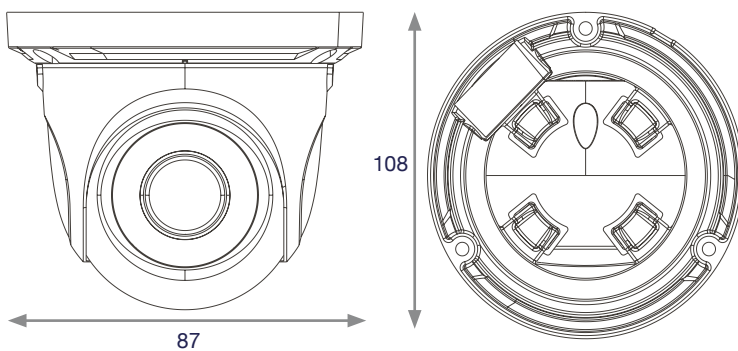

Dimensions (mm)

Accessories

WIPSJB

Small Sized Junction Box for Fixed Lens Bullet and Eyeball Cameras