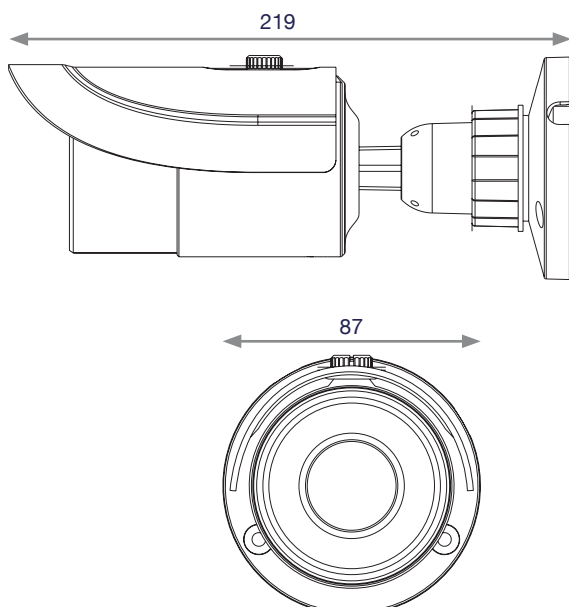

Dimensions (mm)

Accessories

WIPSB

Small Sized Junction Box for Fixed Lens Bullet and Eyeball Cameras

Specification

Model Number	WOIP8B5
Image Sensor	1/2.5" CMOS
Image Size	3840 x 2160
Electronic Shutter	1/25s ~ 1/100000s
Iris Type	Fixed Iris
Minimum Illumination	0.01 Lux @ F1.2, AGC On, 0 Lux with IR
Lens	3.6mm @ F1.6, Horizontal Field of View: 87.7°
Lens Mount	M12
Day & Night	ICR
Wide Dynamic Range	Digital WDR
BLC	Yes
HLC	Yes
Defogging	Yes
Angle Adjustment	Any Angle
Video Compression	H.265 MP, H.264 / MJPEG
Resolution	8MP (3840 x 2160), 2K (2560 x 1440), 3MP (2304 x 1296), 1080P (1920 x 1080), 720P (1280 x 720), D1, CIF, 480 x 240
Main Stream	60Hz: 8MP (1~30fps) / 2K (1~30fps) / 3MP (1~30fps) / 1080P (1~30fps) / 720MP (1~30fps) 50Hz: 8MP (1~25fps) / 2K (1~25fps) / 3MP (1~25fps) / 1080P (1~25fps) / 720MP (1~25fps)
Bit Rate	128 Kbps ~ 16 Mbps
Bit Rate Type	VBR / CBR
Quality	Five Levels Under VBR, Freely Adjustable under CBR
Image Settings	ROI, Saturation, Brightness, Chroma, Contrast, Wide Dynamic, Sharpen, NR (Adjustable Through Client Software or Web Browser)
ROI	Each ROI to be configured separately
Network Interface	RJ45 x 1, 10M / 100M Self-Adaption
Remote Monitoring	IE Browsing, CMS Remote Control
Online Connection	Support Simultaneous Monitoring for up to 10 users, Support Multi-Stream Real Time Transmission
Network Protocol	TCP / IP, UDP, DHCP, NTP, RTSP, PPPoE, DDNS, SMTP, FTP
Interface Protocol	ONVIF, GB-T/28181-2011
Storage	Network Remote Storage
Smart Alarm	Motion Alarm
Smart Analysis	Object Removal, Abnormal Video Signal Detection, Line Crossing Detection and Intrusion Detection
PoE	Yes
IR Distance	20 ~ 30m
IP Rating	IP66
Power Supply	DC12V / PoE
Power Consumption	<8W
Operating Environment	-20°C ~ 50°C, 10% ~ 90% Relative Humidity
Dimensions	Φ87 x 219 mm
Weight	606g