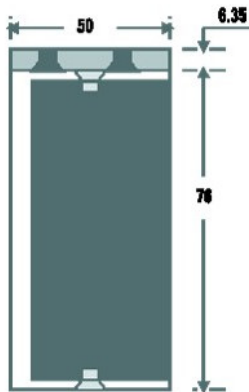

2MTL

2 METRE ADJUSTABLE L BRACKET

L bracket used to fix 2 metre architectural housings where flat top plate is unsuitable. Can be used with horizontal and vertical housings.

FEATURES

- 2000(L) x 63.5(W) x 38(H)mm
- Adjustable
- For EM-AH2 and EM-AH10-2 ranges
- Suitable for use with both slim and standard housings

TECHNICAL INFORMATION

- Max adjustment = 36mm in intervals of 12mm

RELATED PRODUCTS

			
1MTL	EM-AH10-2-2V	EM-AH2/2	EM00R