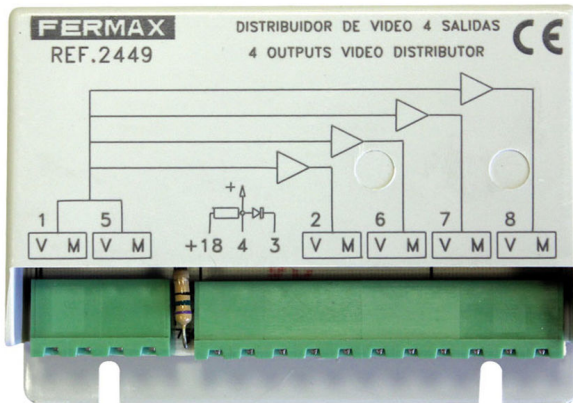

Installation Devices / Installation Devices: Distributors and Dividers

Product Code

F02449

4/W VIDEO DISTRIBUTOR

Reference	EAN
2449	8424299024493

Description.

Description

Conventional System: uses wires common to the whole installation plus 1 call wire (or call return) per home..

Recommended in small to medium-sized buildings (up to 50 residents approx), with several accesses and central guard unit. For residential complexes with general entrance and interior blocks.

Wiring:

- Audio door entry system: 4 common wires + N (1 call wire per home).
 - Video door entry system: 7 common wires + 1 video coaxial+N (1 call wire per home).
- Maximum distance in the installation based on the cable section used (see technical manuals).

Video distribution in several outputs.
Must be used in all video signal bifurcations.

Available in 2 and 4 outputs.

Small size allows installation in electrical cabinets. Can be flush-fit in standard boxes 10x10 cm. With adhesive strips for fixing, or may be screwed directly onto the wall.

Technical Details

Dimensions:86x65x23mm

Details.

Weight (kg)	Dimensions (cm)	Video Door Entry system
0.1013	6,3x10x7,2	Technologie GENERICA

Manuals

[92236_Distribuidor_2-4_Salidas_Ref.2448-9_V02_13.pdf](#)