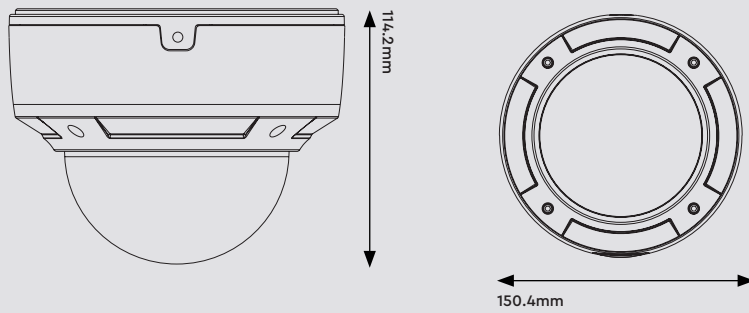

Dimensions

Accessories

WJBVDV
Junction Box for VDV
Cameras - White

WJBMPWP
Water Resistant Junction
Box - White